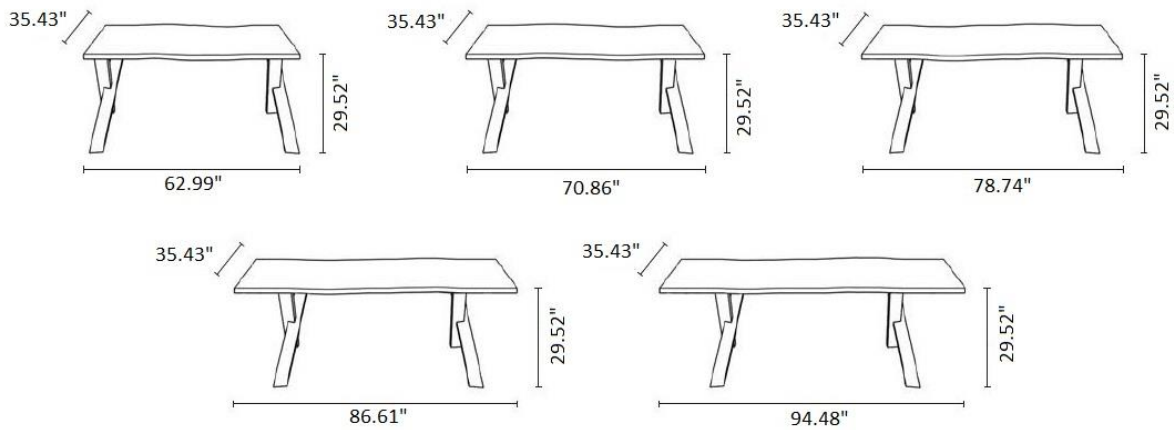

NEW YORK DESIGN CENTRE
200 LEXINGTON AVE, SUITE 711
NEW YORK, NY 10016

AC Cross

www.milanosmartliving.com
[+1] 212.729.1938
info@milanosmartliving.com

Dining room table with cross legs,
available in