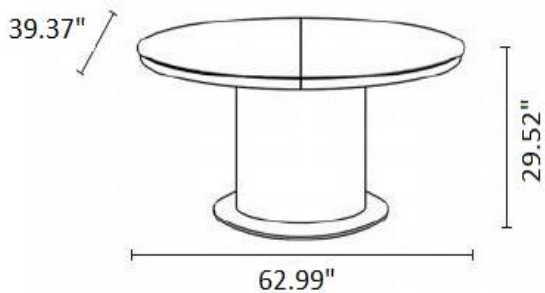

AC Dione

Extendable dining table with telescopic mechanism, metal central column with wooden or mortar look cladding, top in stained wood, mortar look or glass, inside folding extension.