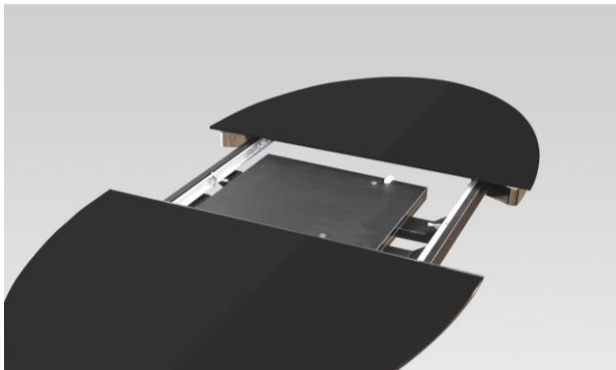

AC Dione

Extendable dining table with telescopic mechanism, metal central column with wooden or mortar look cladding, top in stained wood, mortar look or glass, inside folding extension.