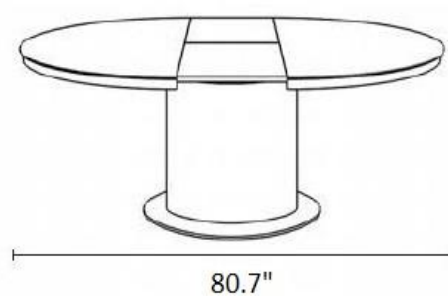

AC Dione

Extendable dining table with telescopic mechanism, metal central column with wooden or mortar look cladding, top in stained wood, mortar look or glass, inside folding extension.