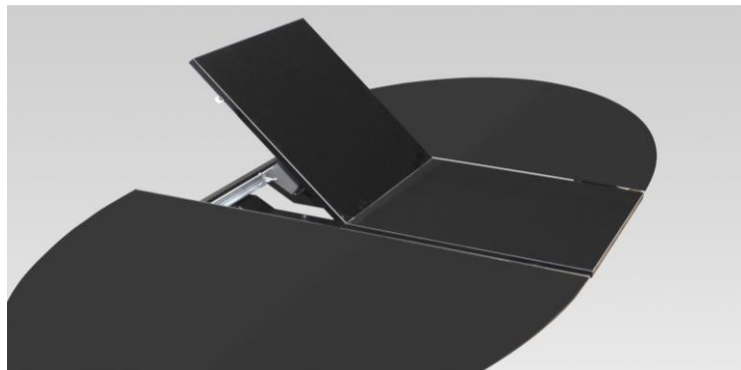

AC Dione

Extendable dining table with telescopic mechanism, metal central column with wooden or mortar look cladding, top in stained wood, mortar look or glass, inside folding extension.