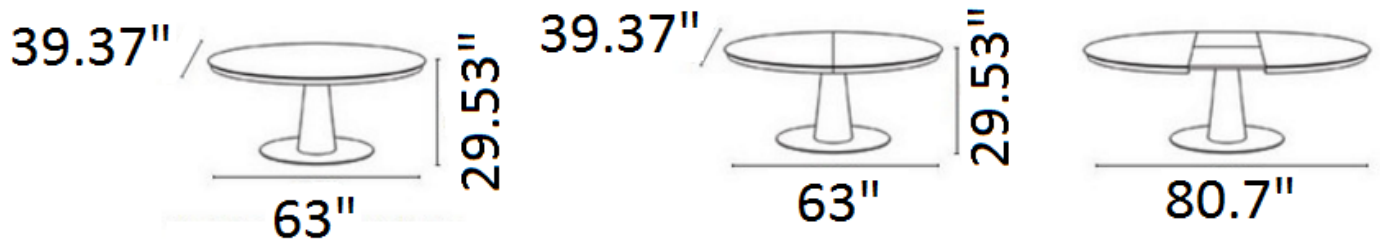

NEW YORK DESIGN CENTRE
200 LEXINGTON AVE, SUITE 711
NEW YORK, NY 10016

AC Moon Oval

Expandable dining room table, central metal column, available in ceramic or glass top, internal leaf is 19.69"

www.milanosmartliving.com
[+1] 212.729.1938
info@milanosmartliving.com