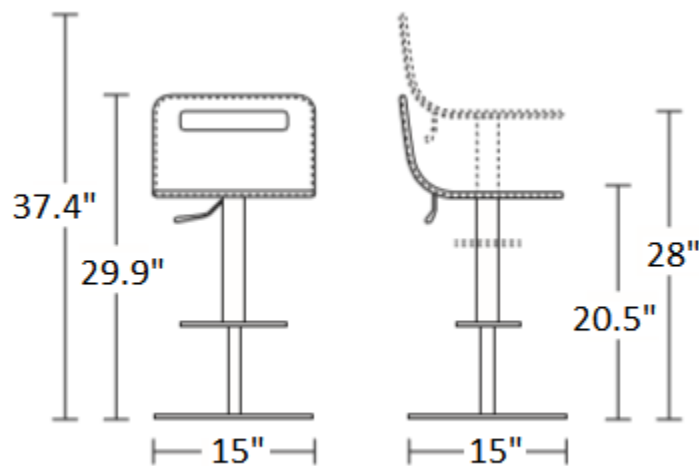

PROFILO

"PROFILO" is a chair with steel structure in chrome, black chrome, orange fluo, black, white, graphite or silver met finish. The chair can come with or without arms. The seat is available in fabric, soft leather or synthetic leather. The covers are not removable.

Seat available in fabric, synthetic leather or soft leather

Base available in chrome (08), black chrome (06), orange fluo (FL64), black (OP17), white (OP71), graphite (OP69) or silver met (14)