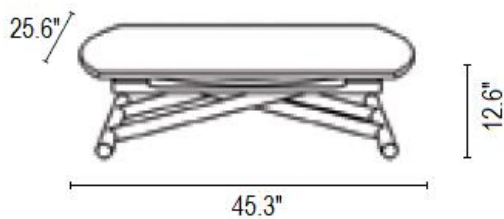

AC Redondo

Available in laminate,
stained oak, open pore lacquer

Round expanding table
with metal base and
adjustable height