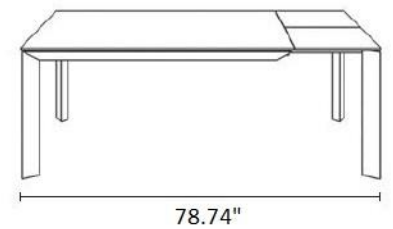

NEW YORK DESIGN CENTRE
200 LEXINGTON AVE, SUITE 711
NEW YORK, NY 10016

AC Storm Wood

www.milanosmartliving.com
[+1] 212.729.1938
info@milanosmartliving.com