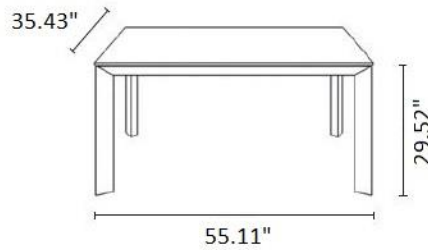

NEW YORK DESIGN CENTRE
200 LEXINGTON AVE, SUITE 711
NEW YORK, NY 10016

AC Storm Wood

www.milanosmartliving.com
[+1] 212.729.1938
info@milanosmartliving.com