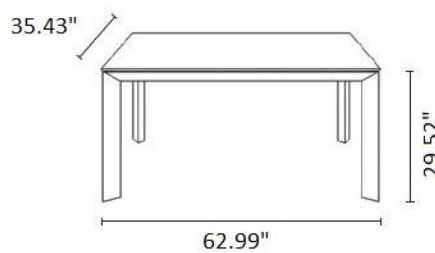

NEW YORK DESIGN CENTRE
200 LEXINGTON AVE, SUITE 711
NEW YORK, NY 10016

AC Storm Wood

www.milanosmartliving.com
[+1] 212.729.1938
info@milanosmartliving.com