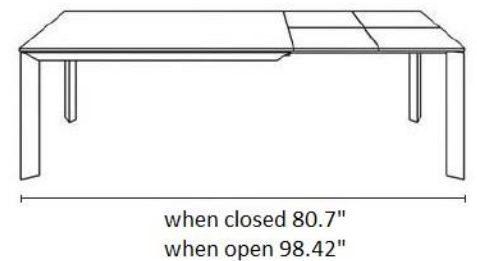

NEW YORK DESIGN CENTRE
200 LEXINGTON AVE, SUITE 711
NEW YORK, NY 10016

AC Storm Wood

www.milanosmartliving.com
[+1] 212.729.1938
info@milanosmartliving.com