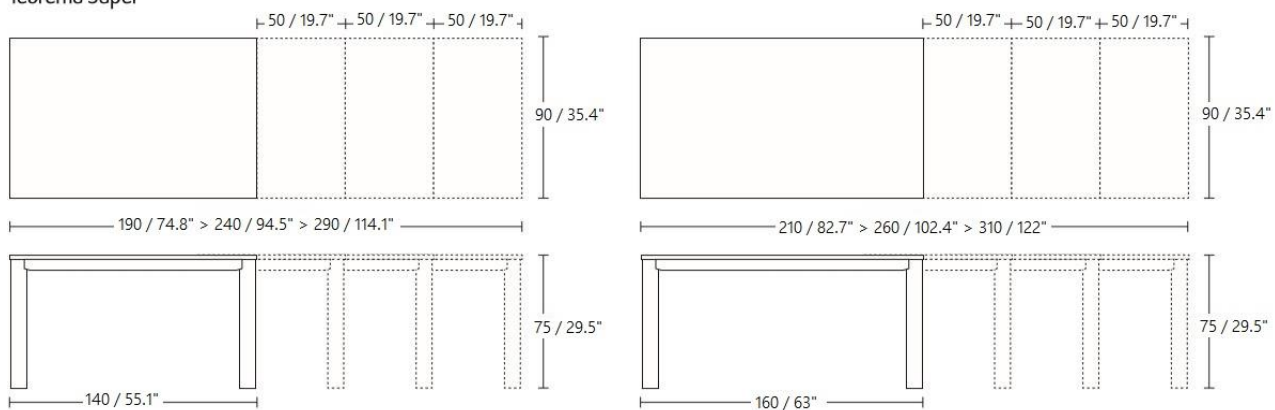

Teorema Super