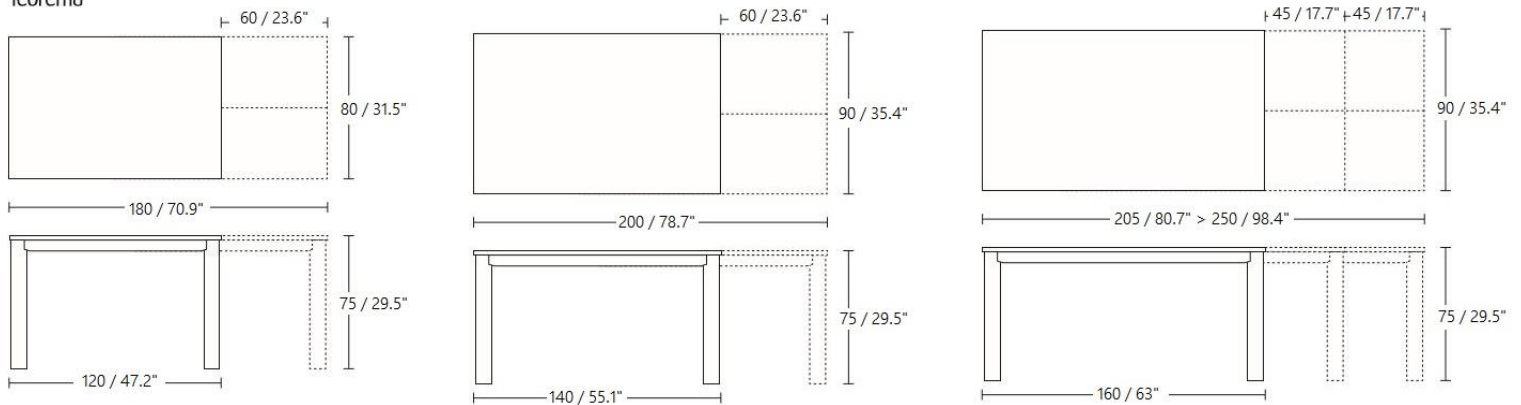

AC TEOREMA

The "AC TEOREMA" is an expandable dining room table.

Top available in laminate, glass, stained wood, mortar look or ceramic.

Teorema

Teorema Super