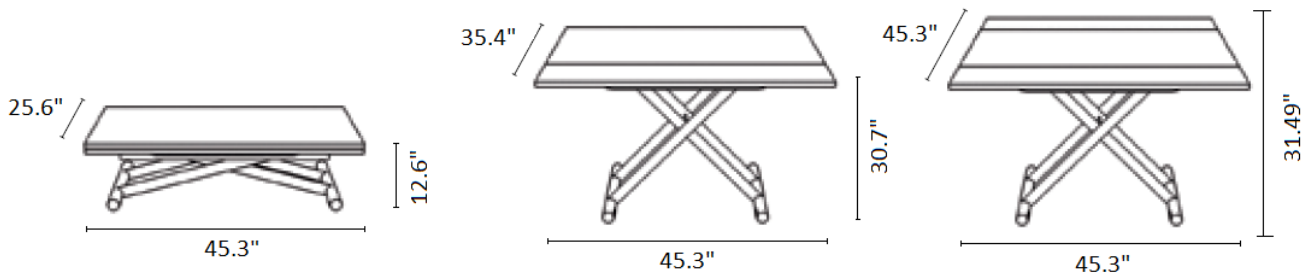

NEW YORK DESIGN CENTRE
200 LEXINGTON AVE, SUITE 711
NEW YORK, NY 10016

AC Teti

Transformable coffee table to dining room table, metal or matte chrome base, adjustable height from 12.6" - 31.49", equipped with hidden under-plate wheels making it easy to move anywhere. Available in lacquer, stained oak, and open pore lacquer.