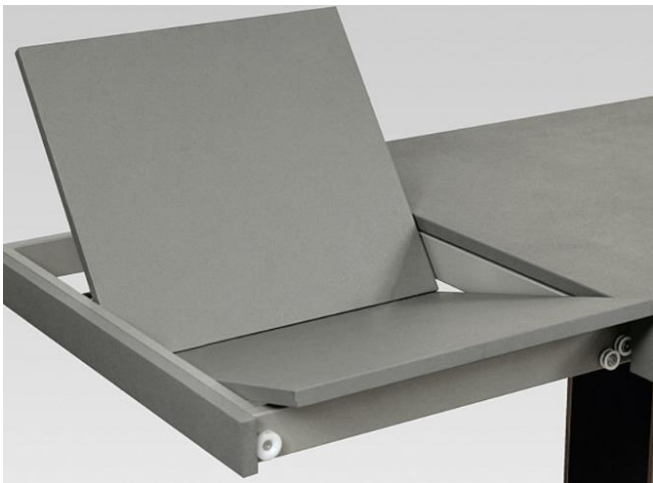

NEW YORK DESIGN CENTRE
200 LEXINGTON AVE, SUITE 711
NEW YORK, NY 10016

AC Tower

Dining table that expands from the sides, can expand from 55.11" - 94.48" or 62.99" - 102.36", available in stained oak or mortar look.