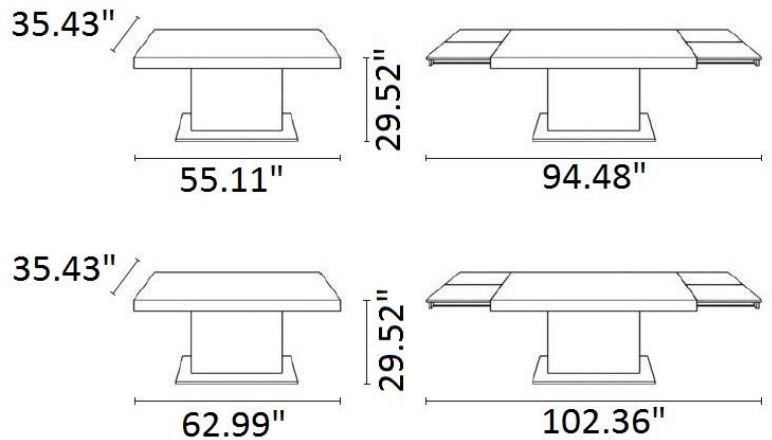

NEW YORK DESIGN CENTRE
200 LEXINGTON AVE, SUITE 711
NEW YORK, NY 10016

AC Tower

Dining table that expands from the sides, can expand from 55.11" - 94.48" or 62.99" - 102.36", available in stained oak or mortar look.