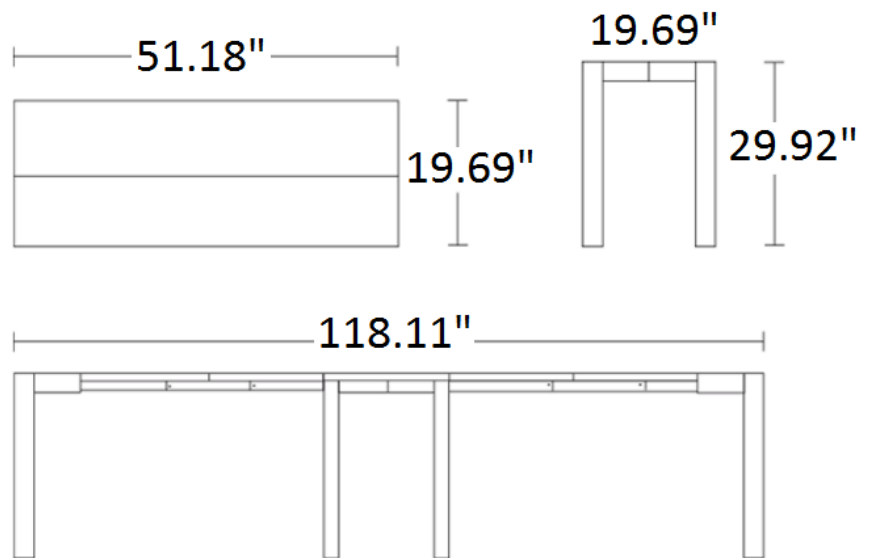

## BL Console Light

Table that effectively solves a present-day need, transforming itself from a simple console into a dining table that expands from 19.69" - 118.11". Available in ash wood, lacquer or custom lacquer finish.