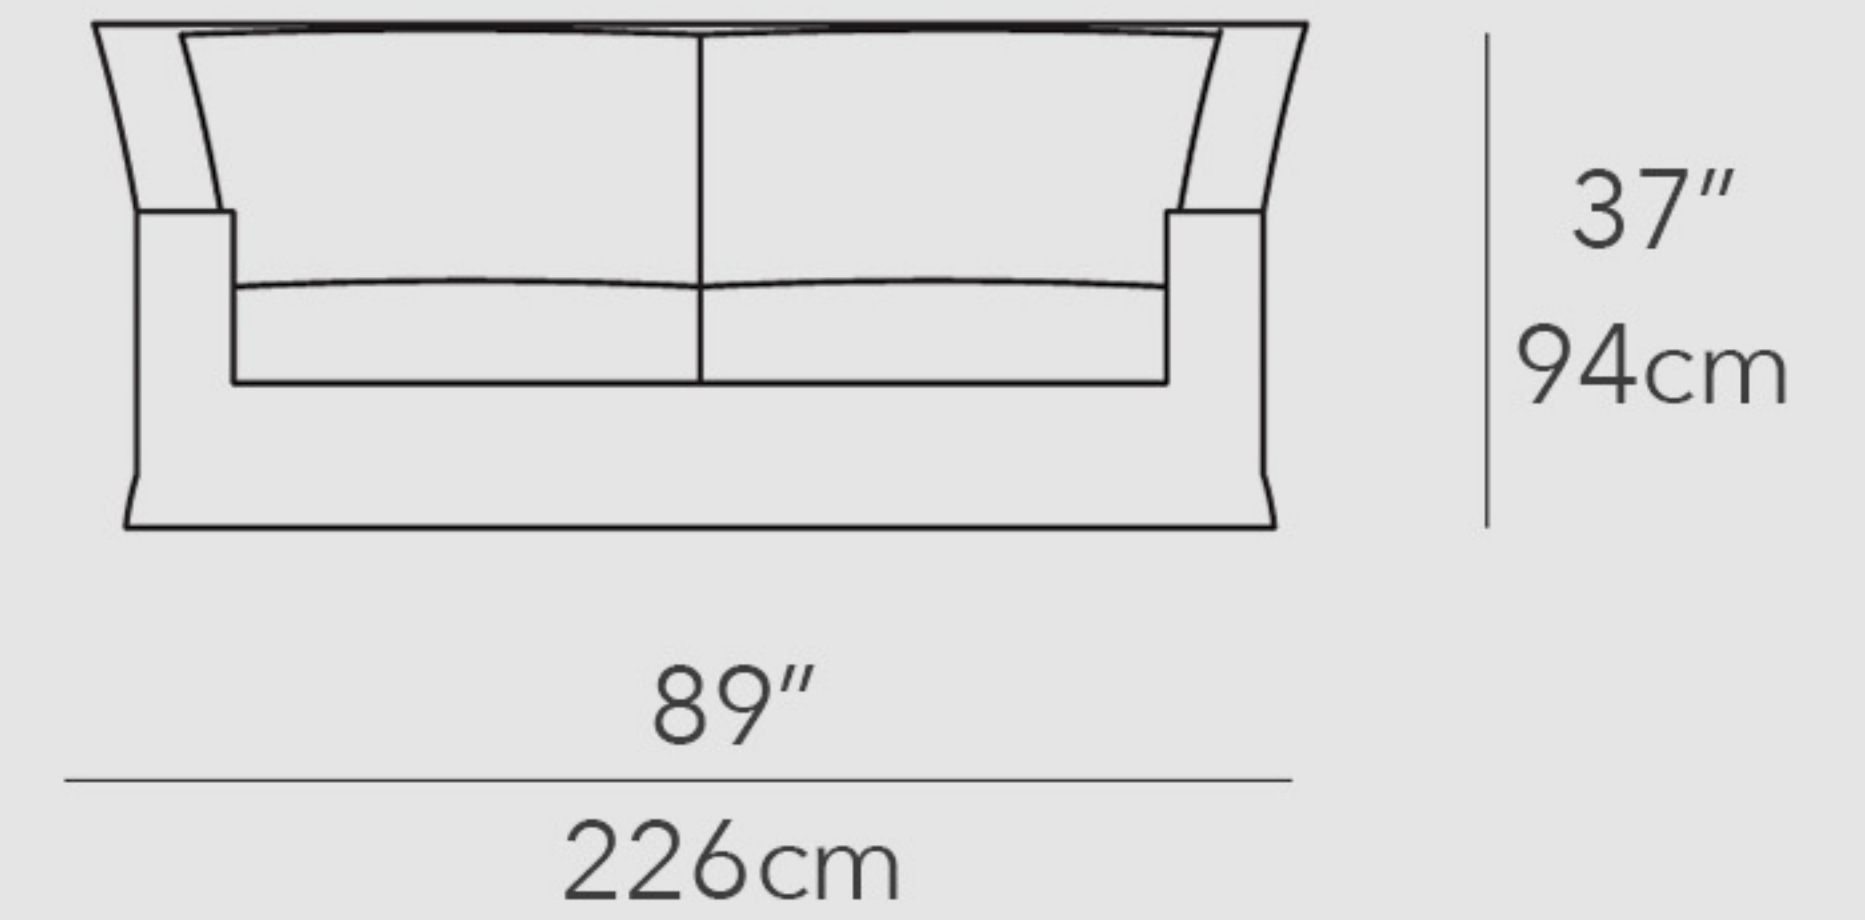

# BO ALBERTONE

SOFA BED

sofa 186  
sofa 186 bed 120

sofa 206  
sofa 206 bed 140

sofa 226  
sofa 226 bed 160

roller arm L55 Ø 15