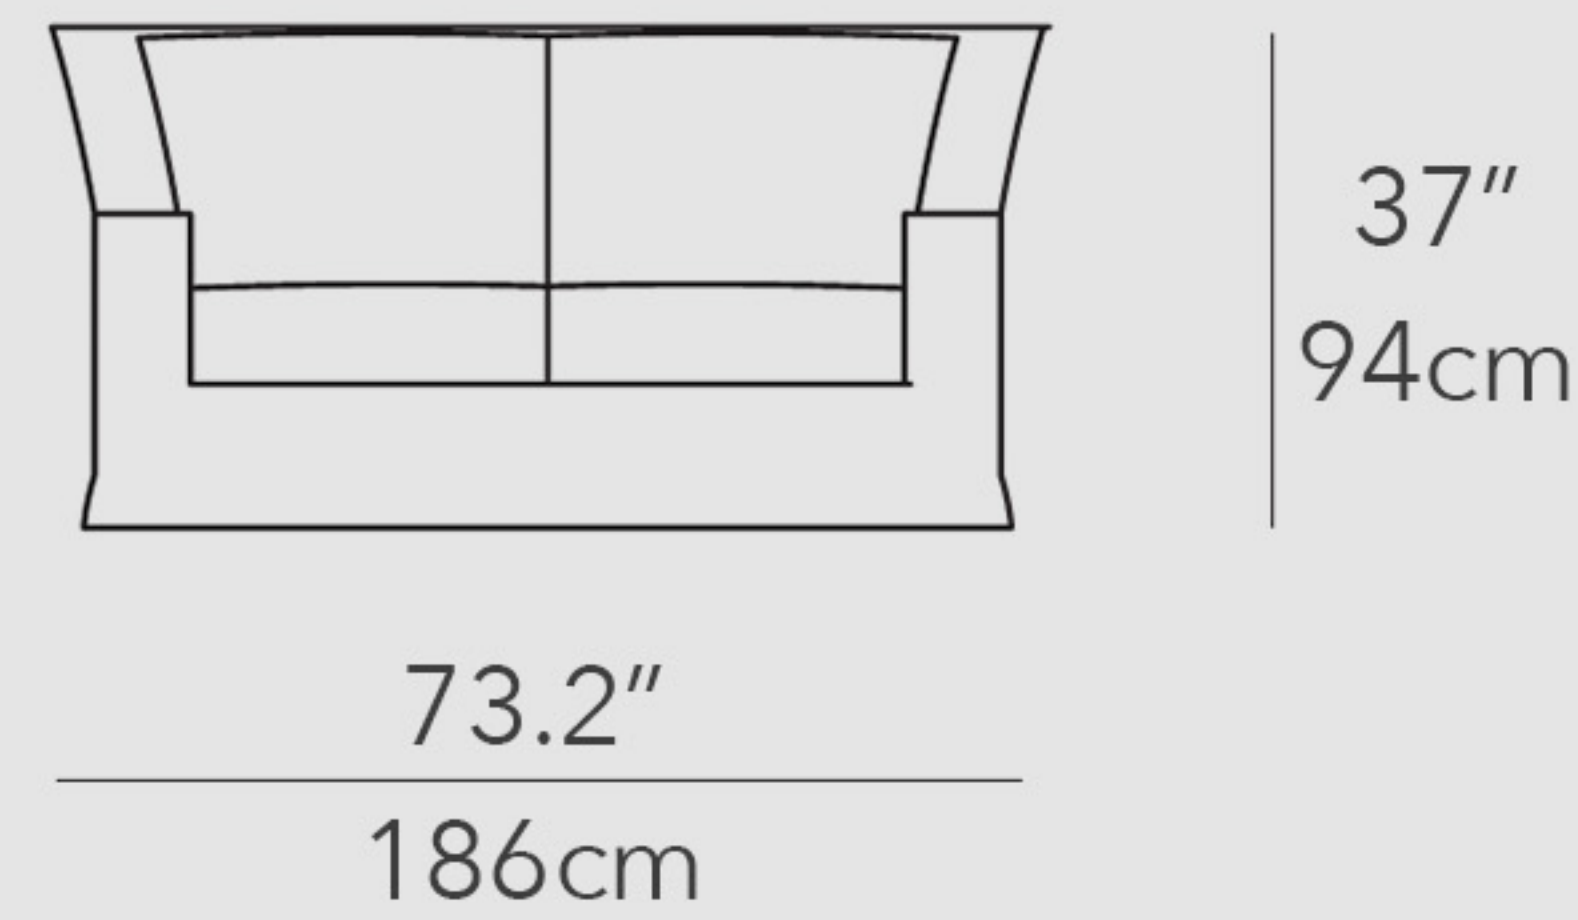

# BO ALBERTONE

SOFA BED

# BO ALBERTONE

SOFA BED

sofa 186  
sofa 186 bed 120

sofa 206  
sofa 206 bed 140

sofa 226  
sofa 226 bed 160

roller arm L55 Ø 15