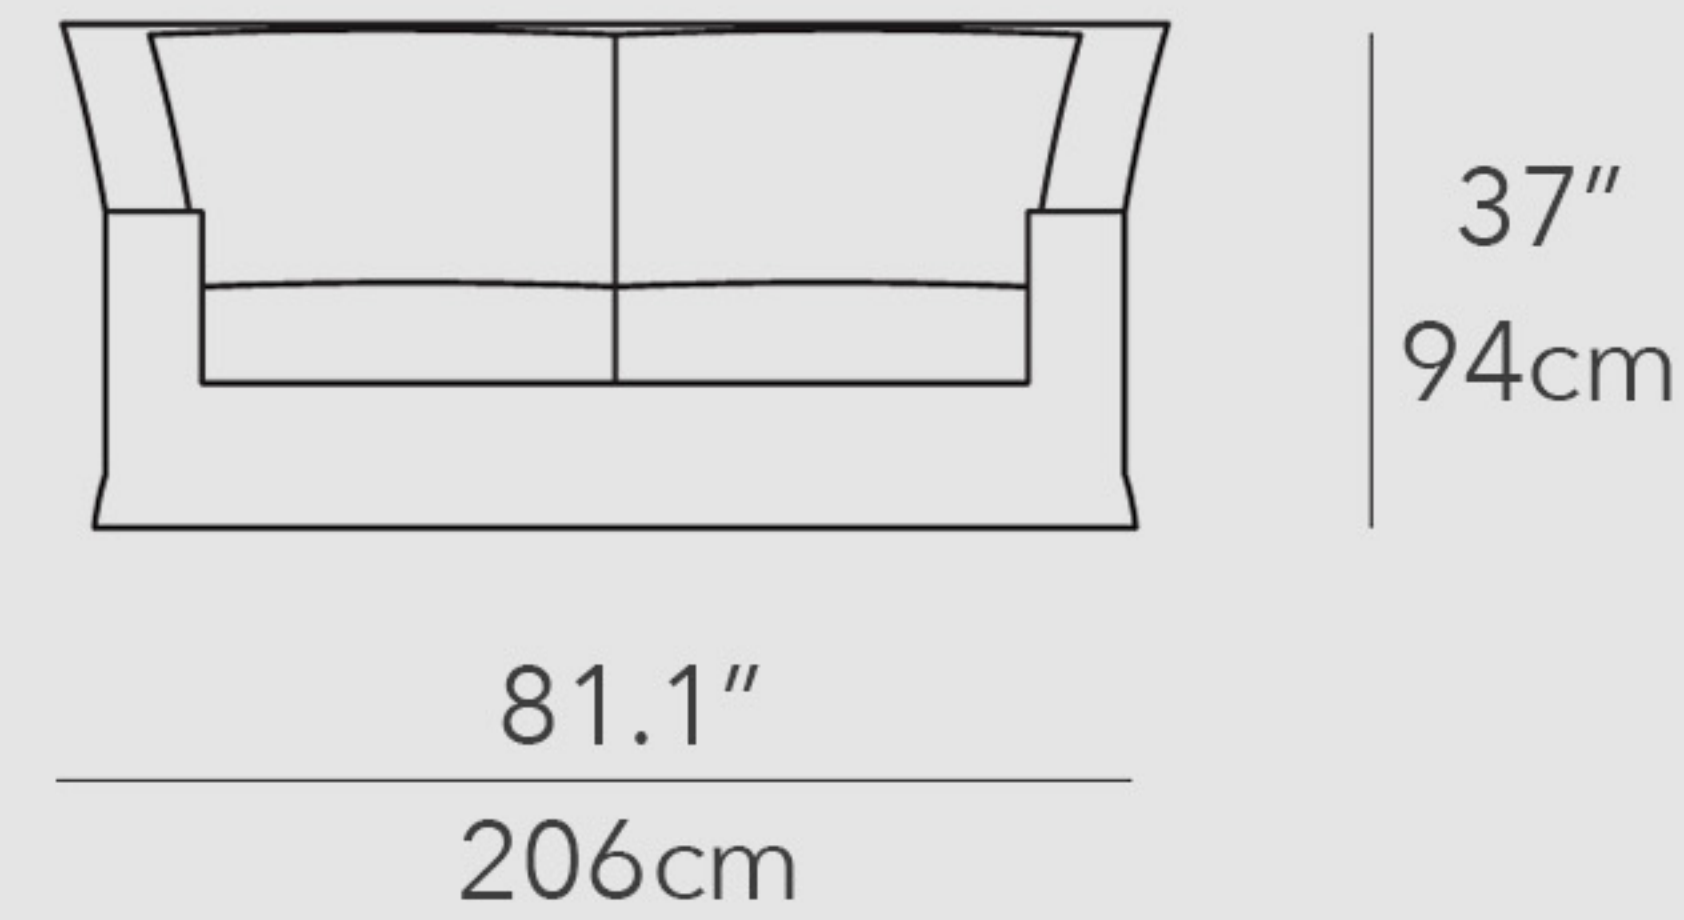

# BO ALBERTONE

SOFA BED

sofa 186  
sofa 186 bed 120

sofa 206  
sofa 206 bed 140

sofa 226  
sofa 226 bed 160

roller arm L55 Ø 15