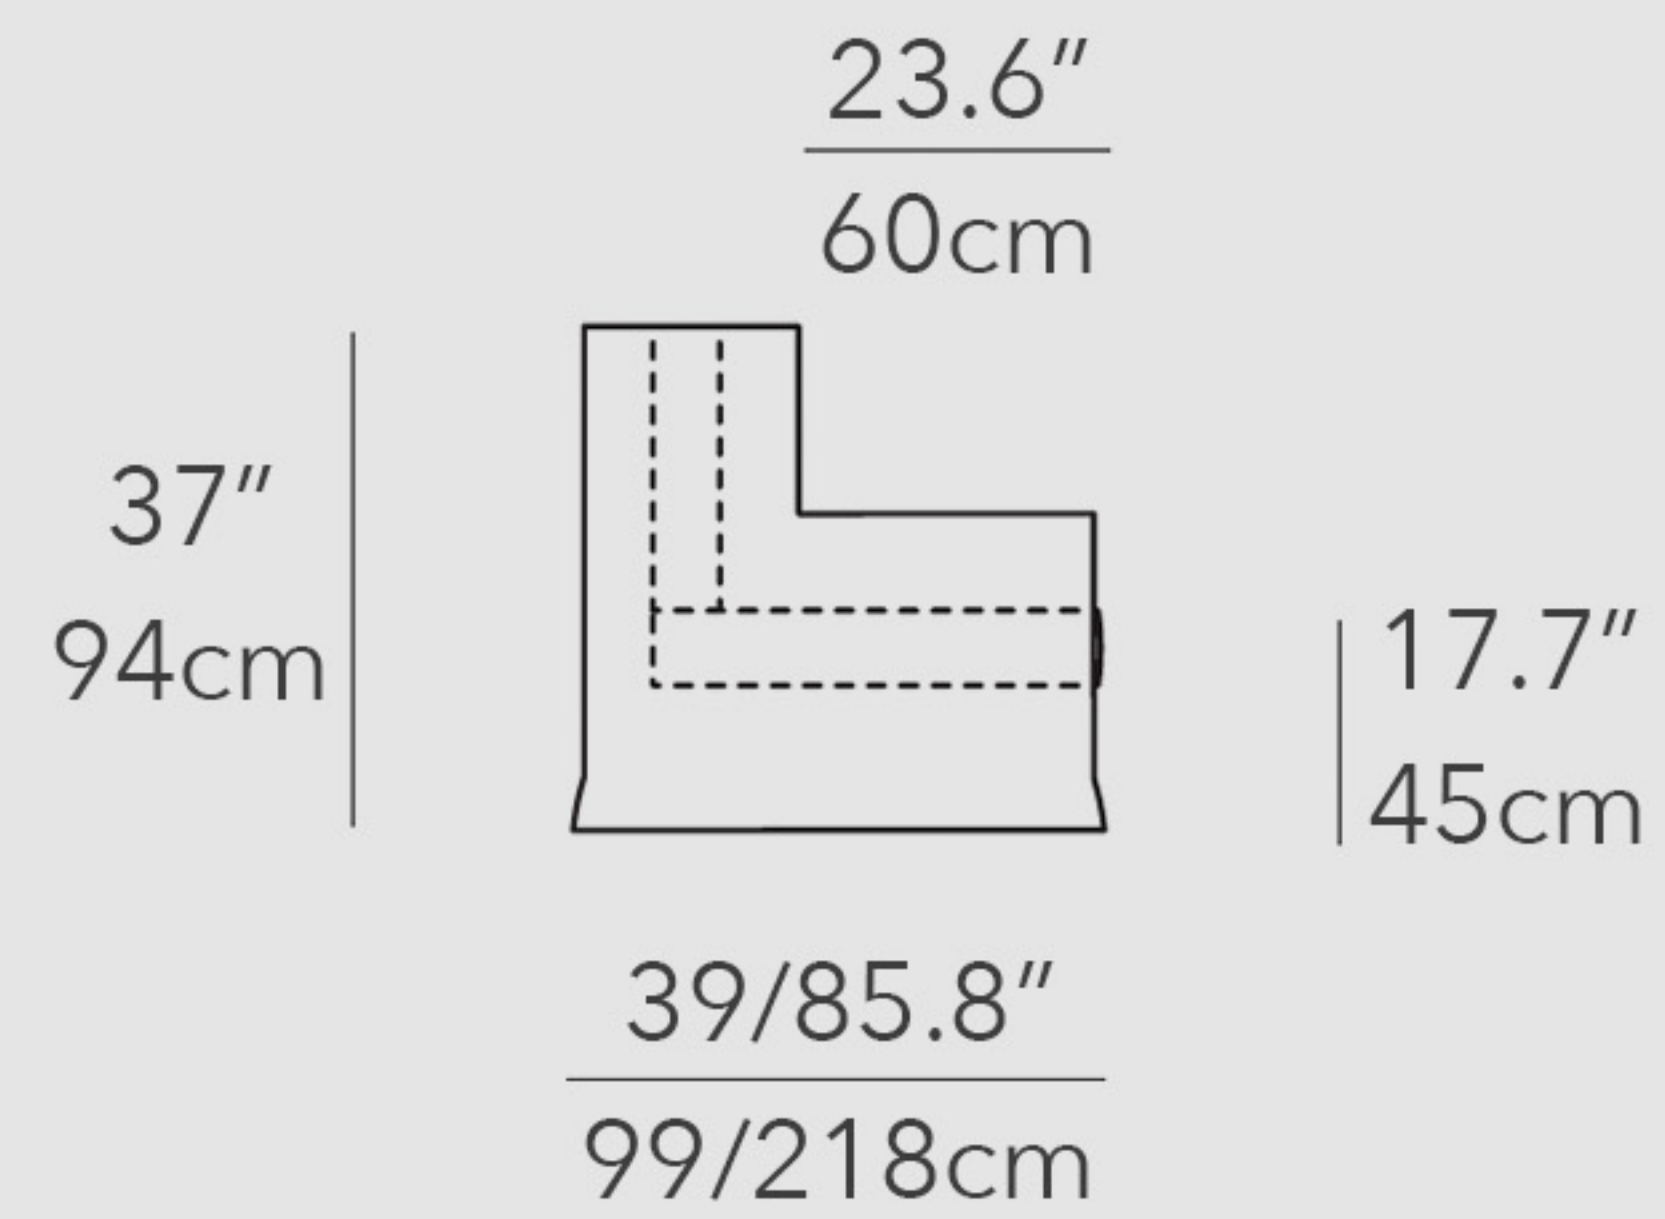

# BO ALBERTONE

SOFA BED

# BO ALBERTONE

SOFA BED

sofa 186  
sofa 186 bed 120

sofa 206  
sofa 206 bed 140

sofa 226  
sofa 226 bed 160

roller arm L55 Ø 15