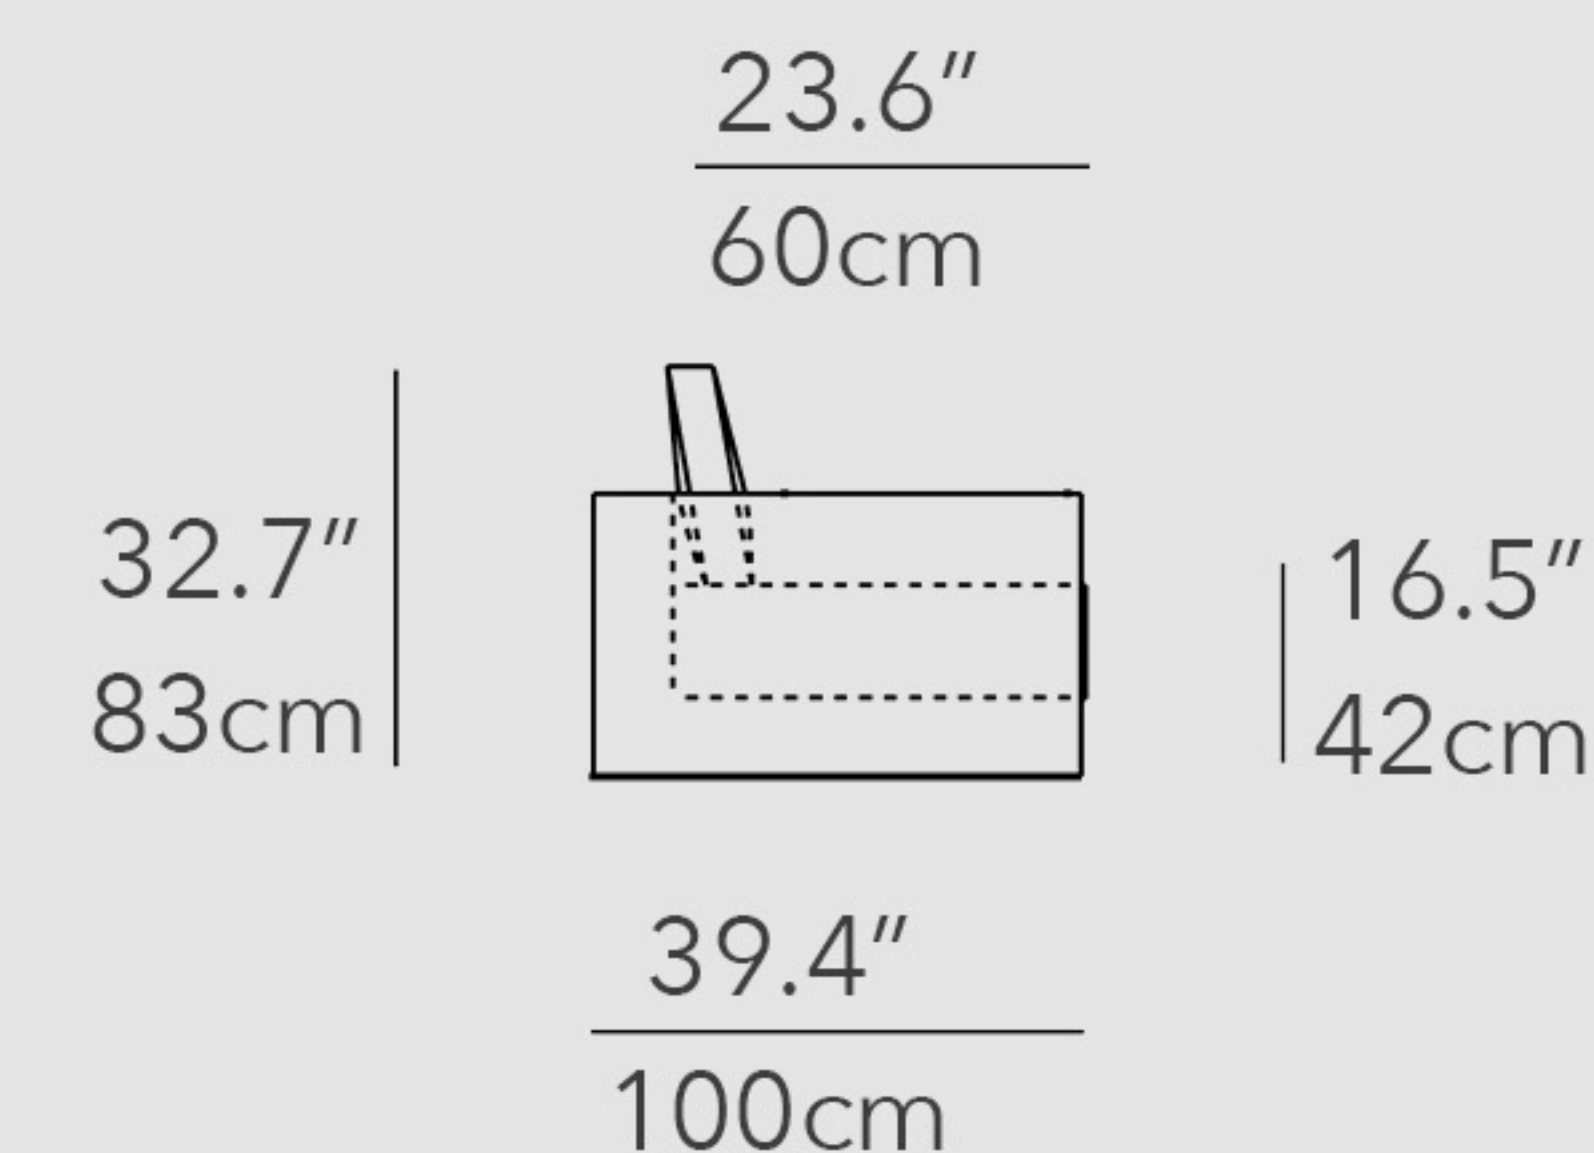

sofa 198

78"
198cm

sofa 218

85.8"
218cm

sofa 238

93.7"
238cm

sofa 258

101.6"
258cm

sofa 278

109.4"
278cm

end element 90

35.4"
90cm

end element 100

39.4"
100cm

end element 110

43.3"
110cm

end element 120

47.2"
120cm

end element 130

51.2"
130cm

end element 160

63"
160cm

end element 180

70.9"
180cm

16.5"
42cm

43.3"
110cm

central element with ottoman 240 X 100

94.5"
240cm

39.4"
100cm

central element with ottoman 260 X 100

102.4"
260cm

39.4"
100cm