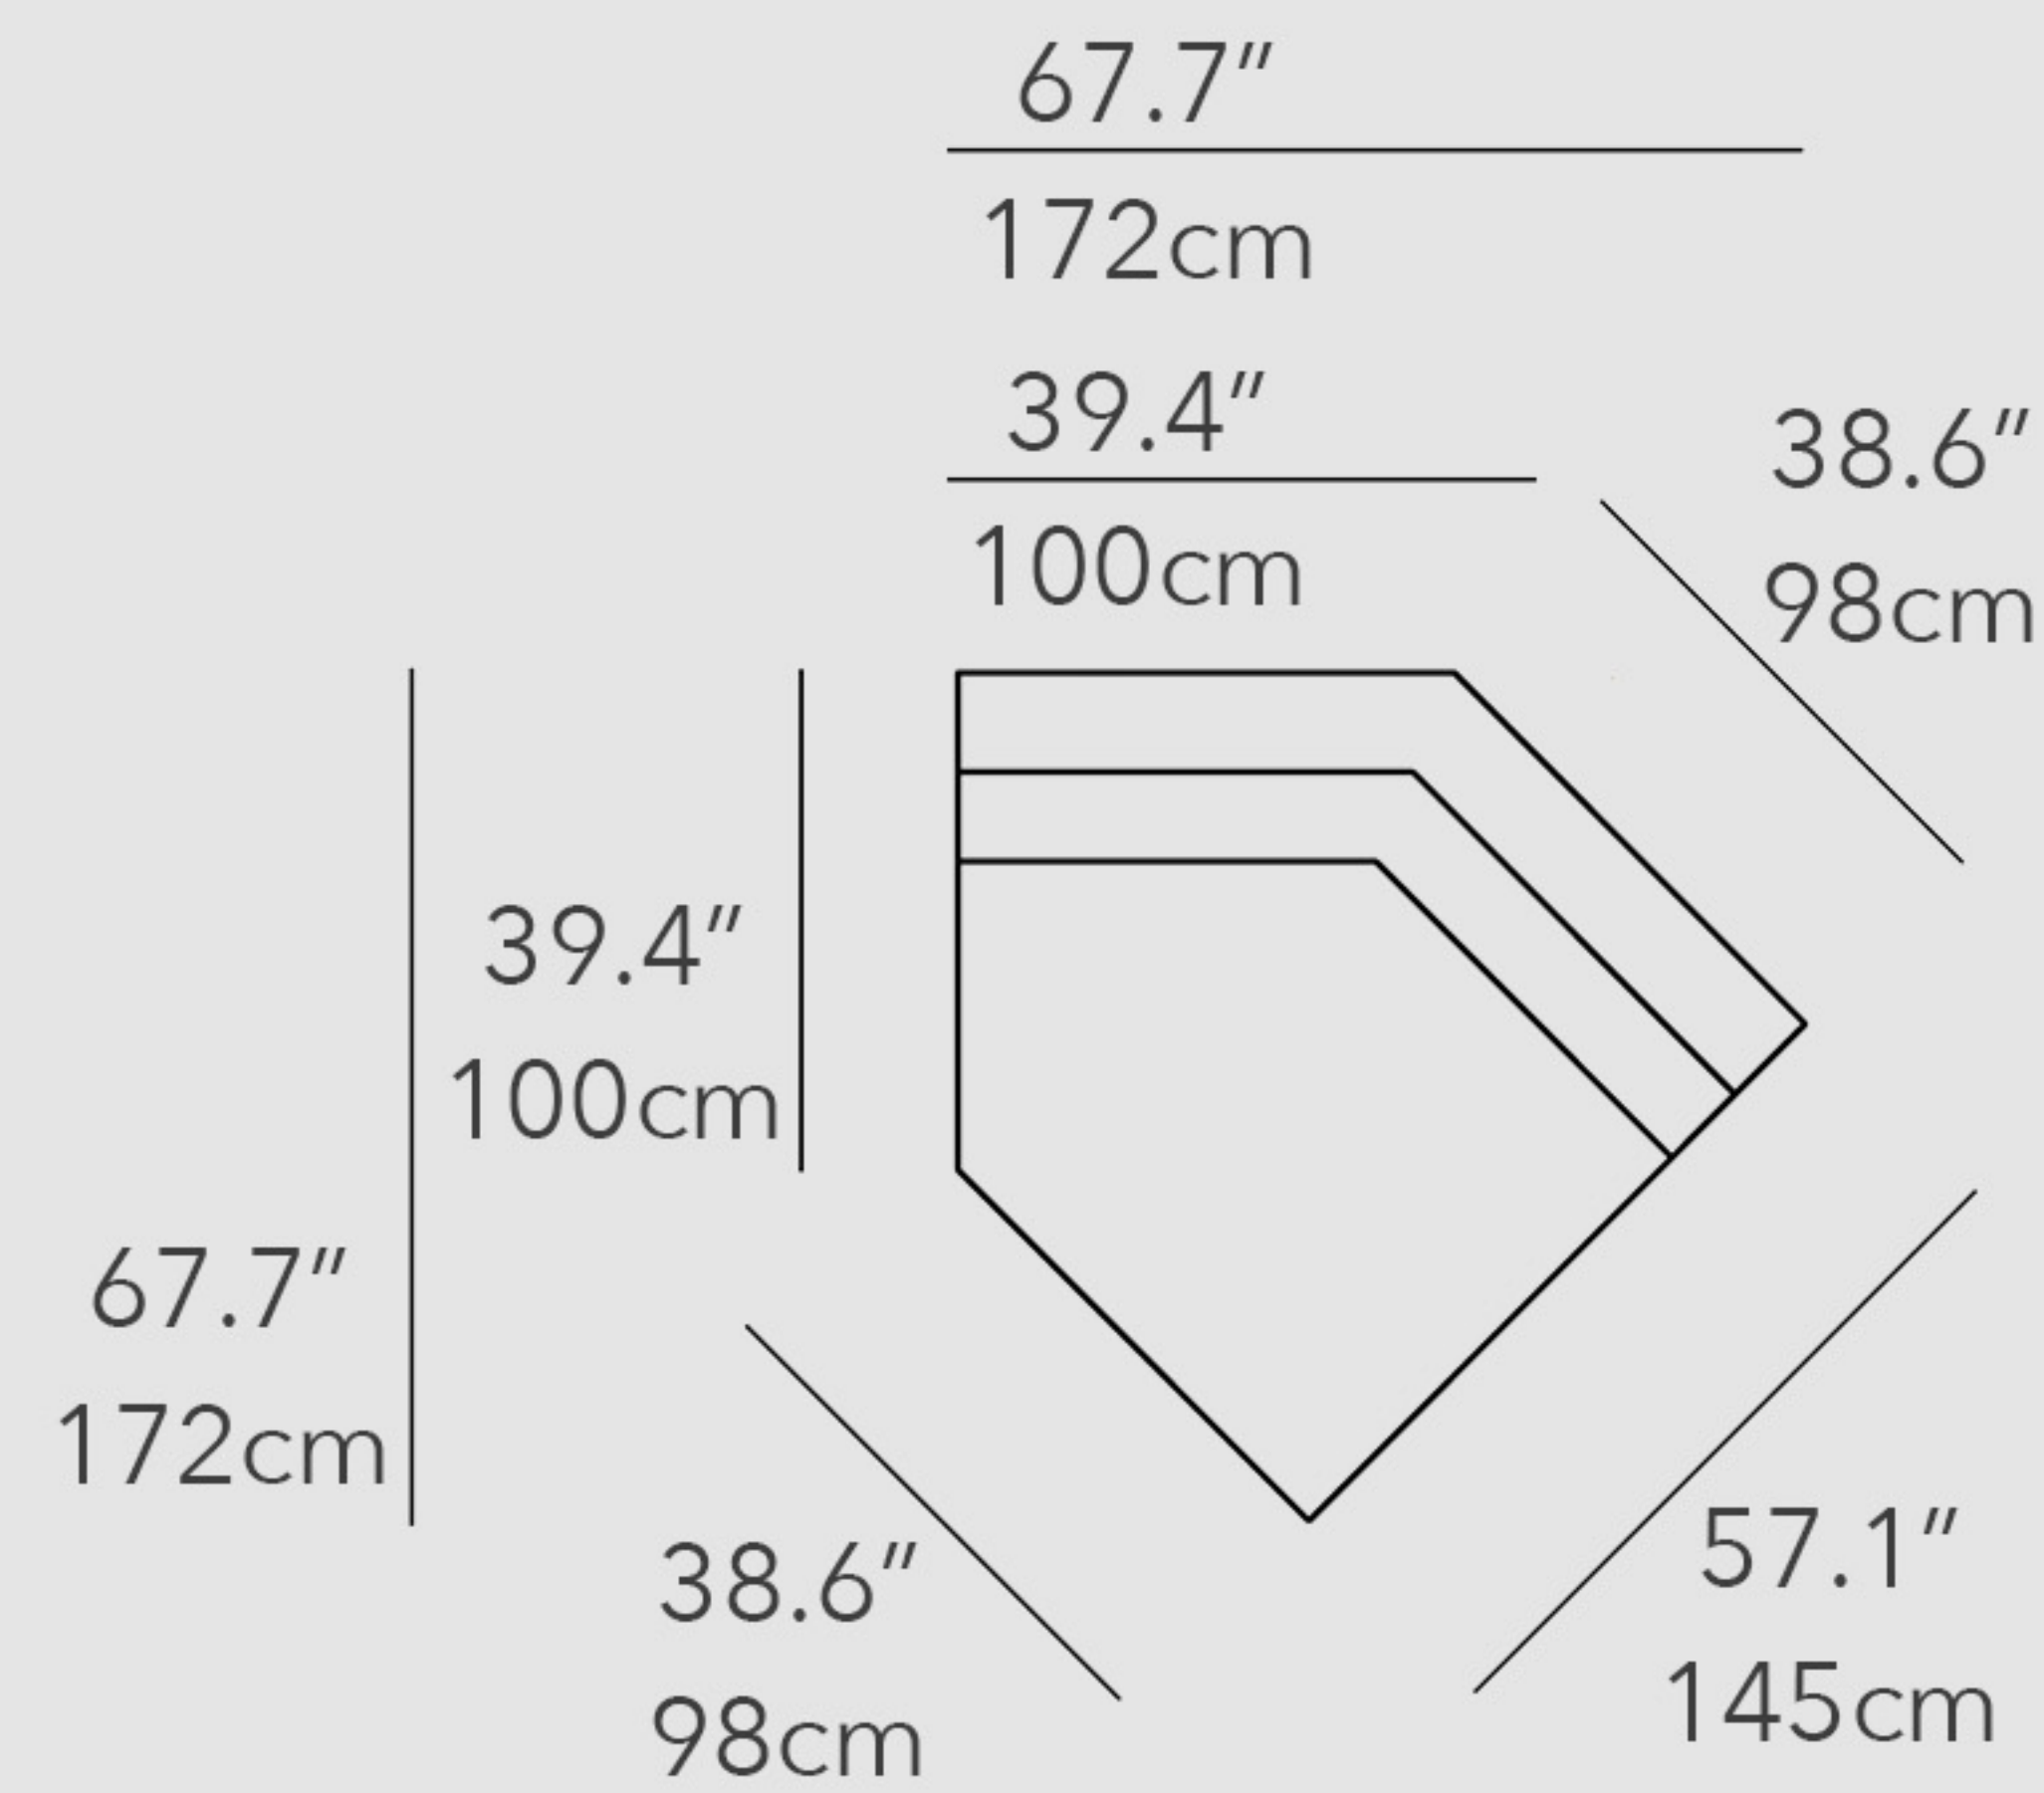

BO BARCLAY

SOFA

*pentagonal end element
172x172*