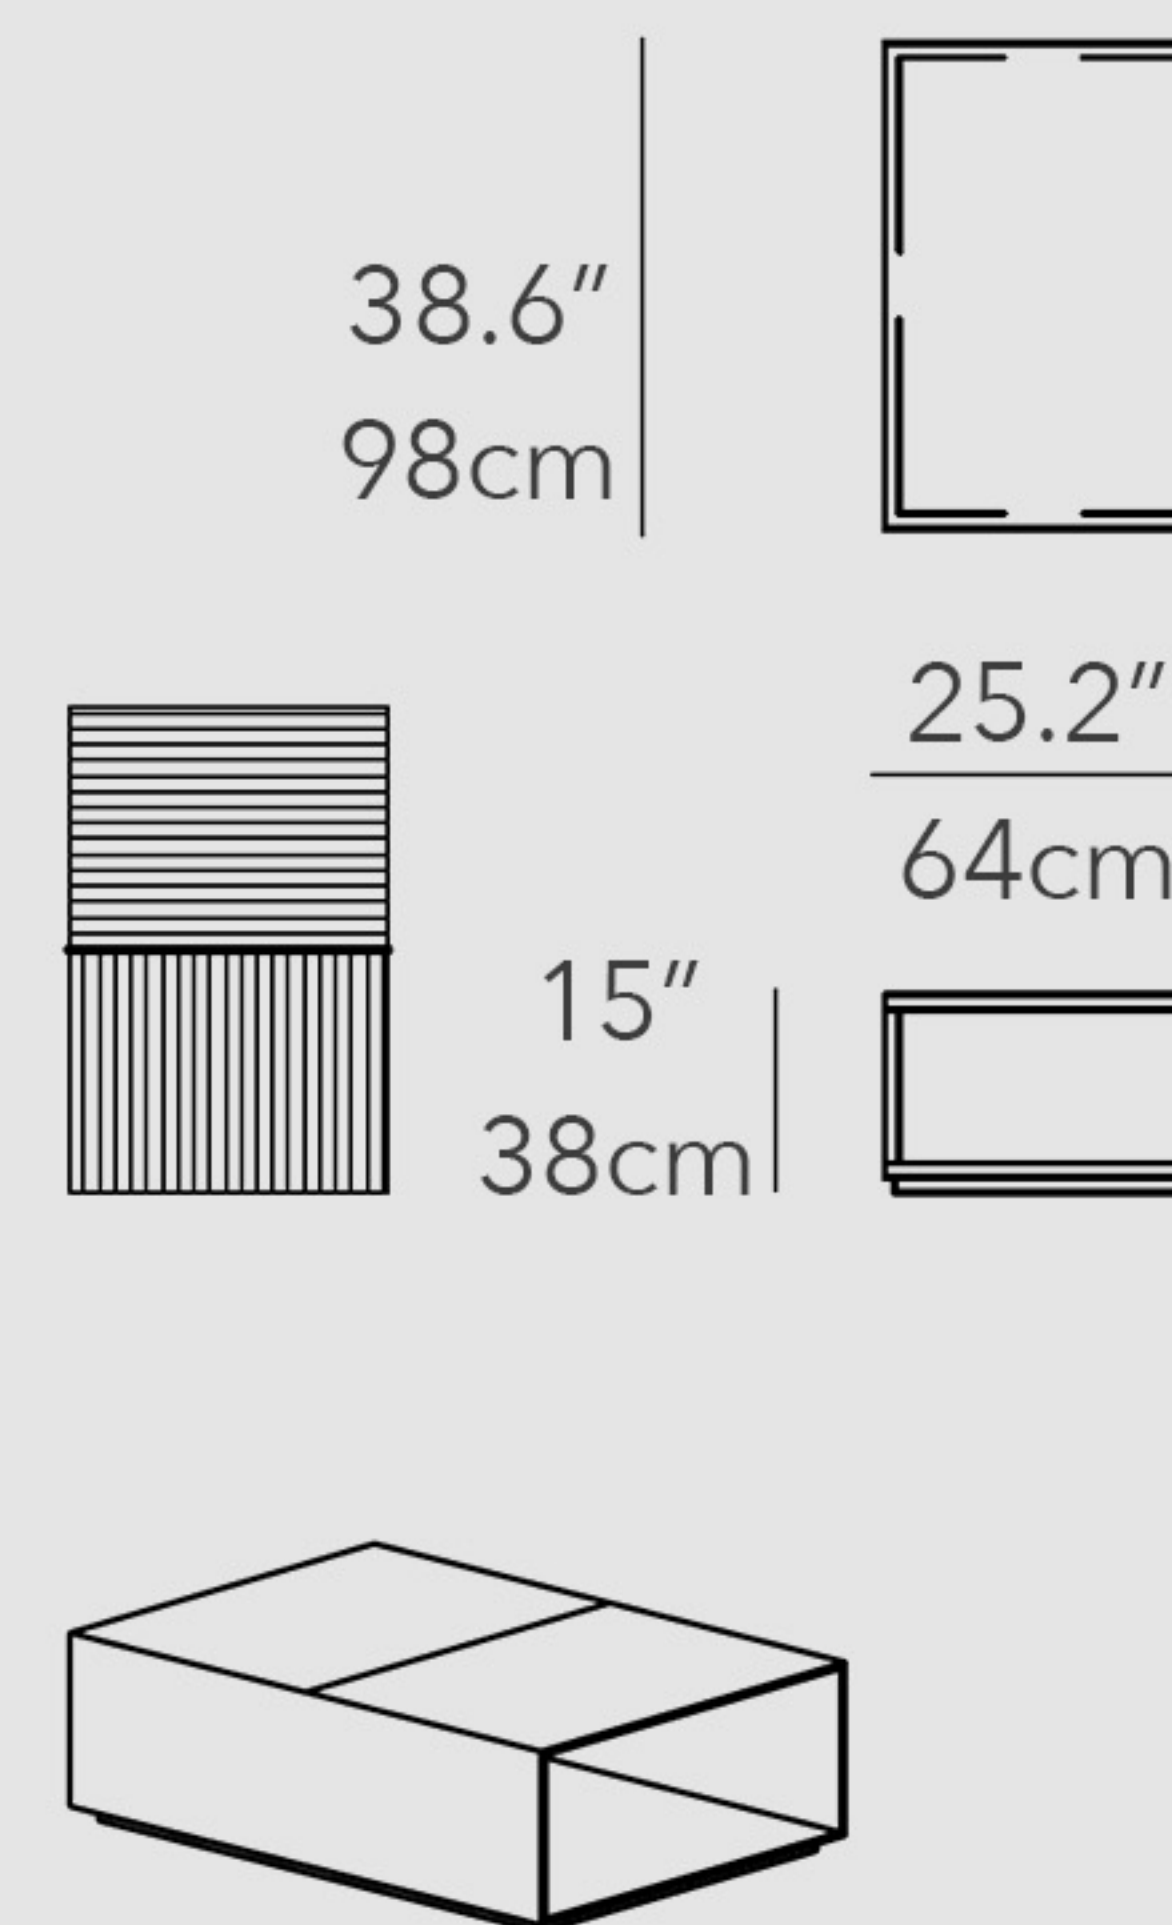

sofa 278

109.4"
278cm

end element 90

35.4"
90cm

end element 100

39.4"
100cm

end element 110

43.3"
110cm

16.5"
42cm

43.3"
110cm

central element with ottoman 240 X 100

94.5"
240cm

39.4"
100cm

central element with ottoman 260 X 100

102.4"
260cm

39.4"
100cm

end element with ottoman 210 X 100

82.7"
210cm

82.7"
210cm

39.4"
100cm

end element with ottoman 230 X 100

90.6"
230cm

90.6"
230cm

39.4"
100cm

end element with ottoman 250 X 100

98.4"
250cm

98.4"
250cm

39.4"
100cm

BO BARCLAY

SOFA

*pentagonal end element
172x172*

*cabinet with
storage compartment*