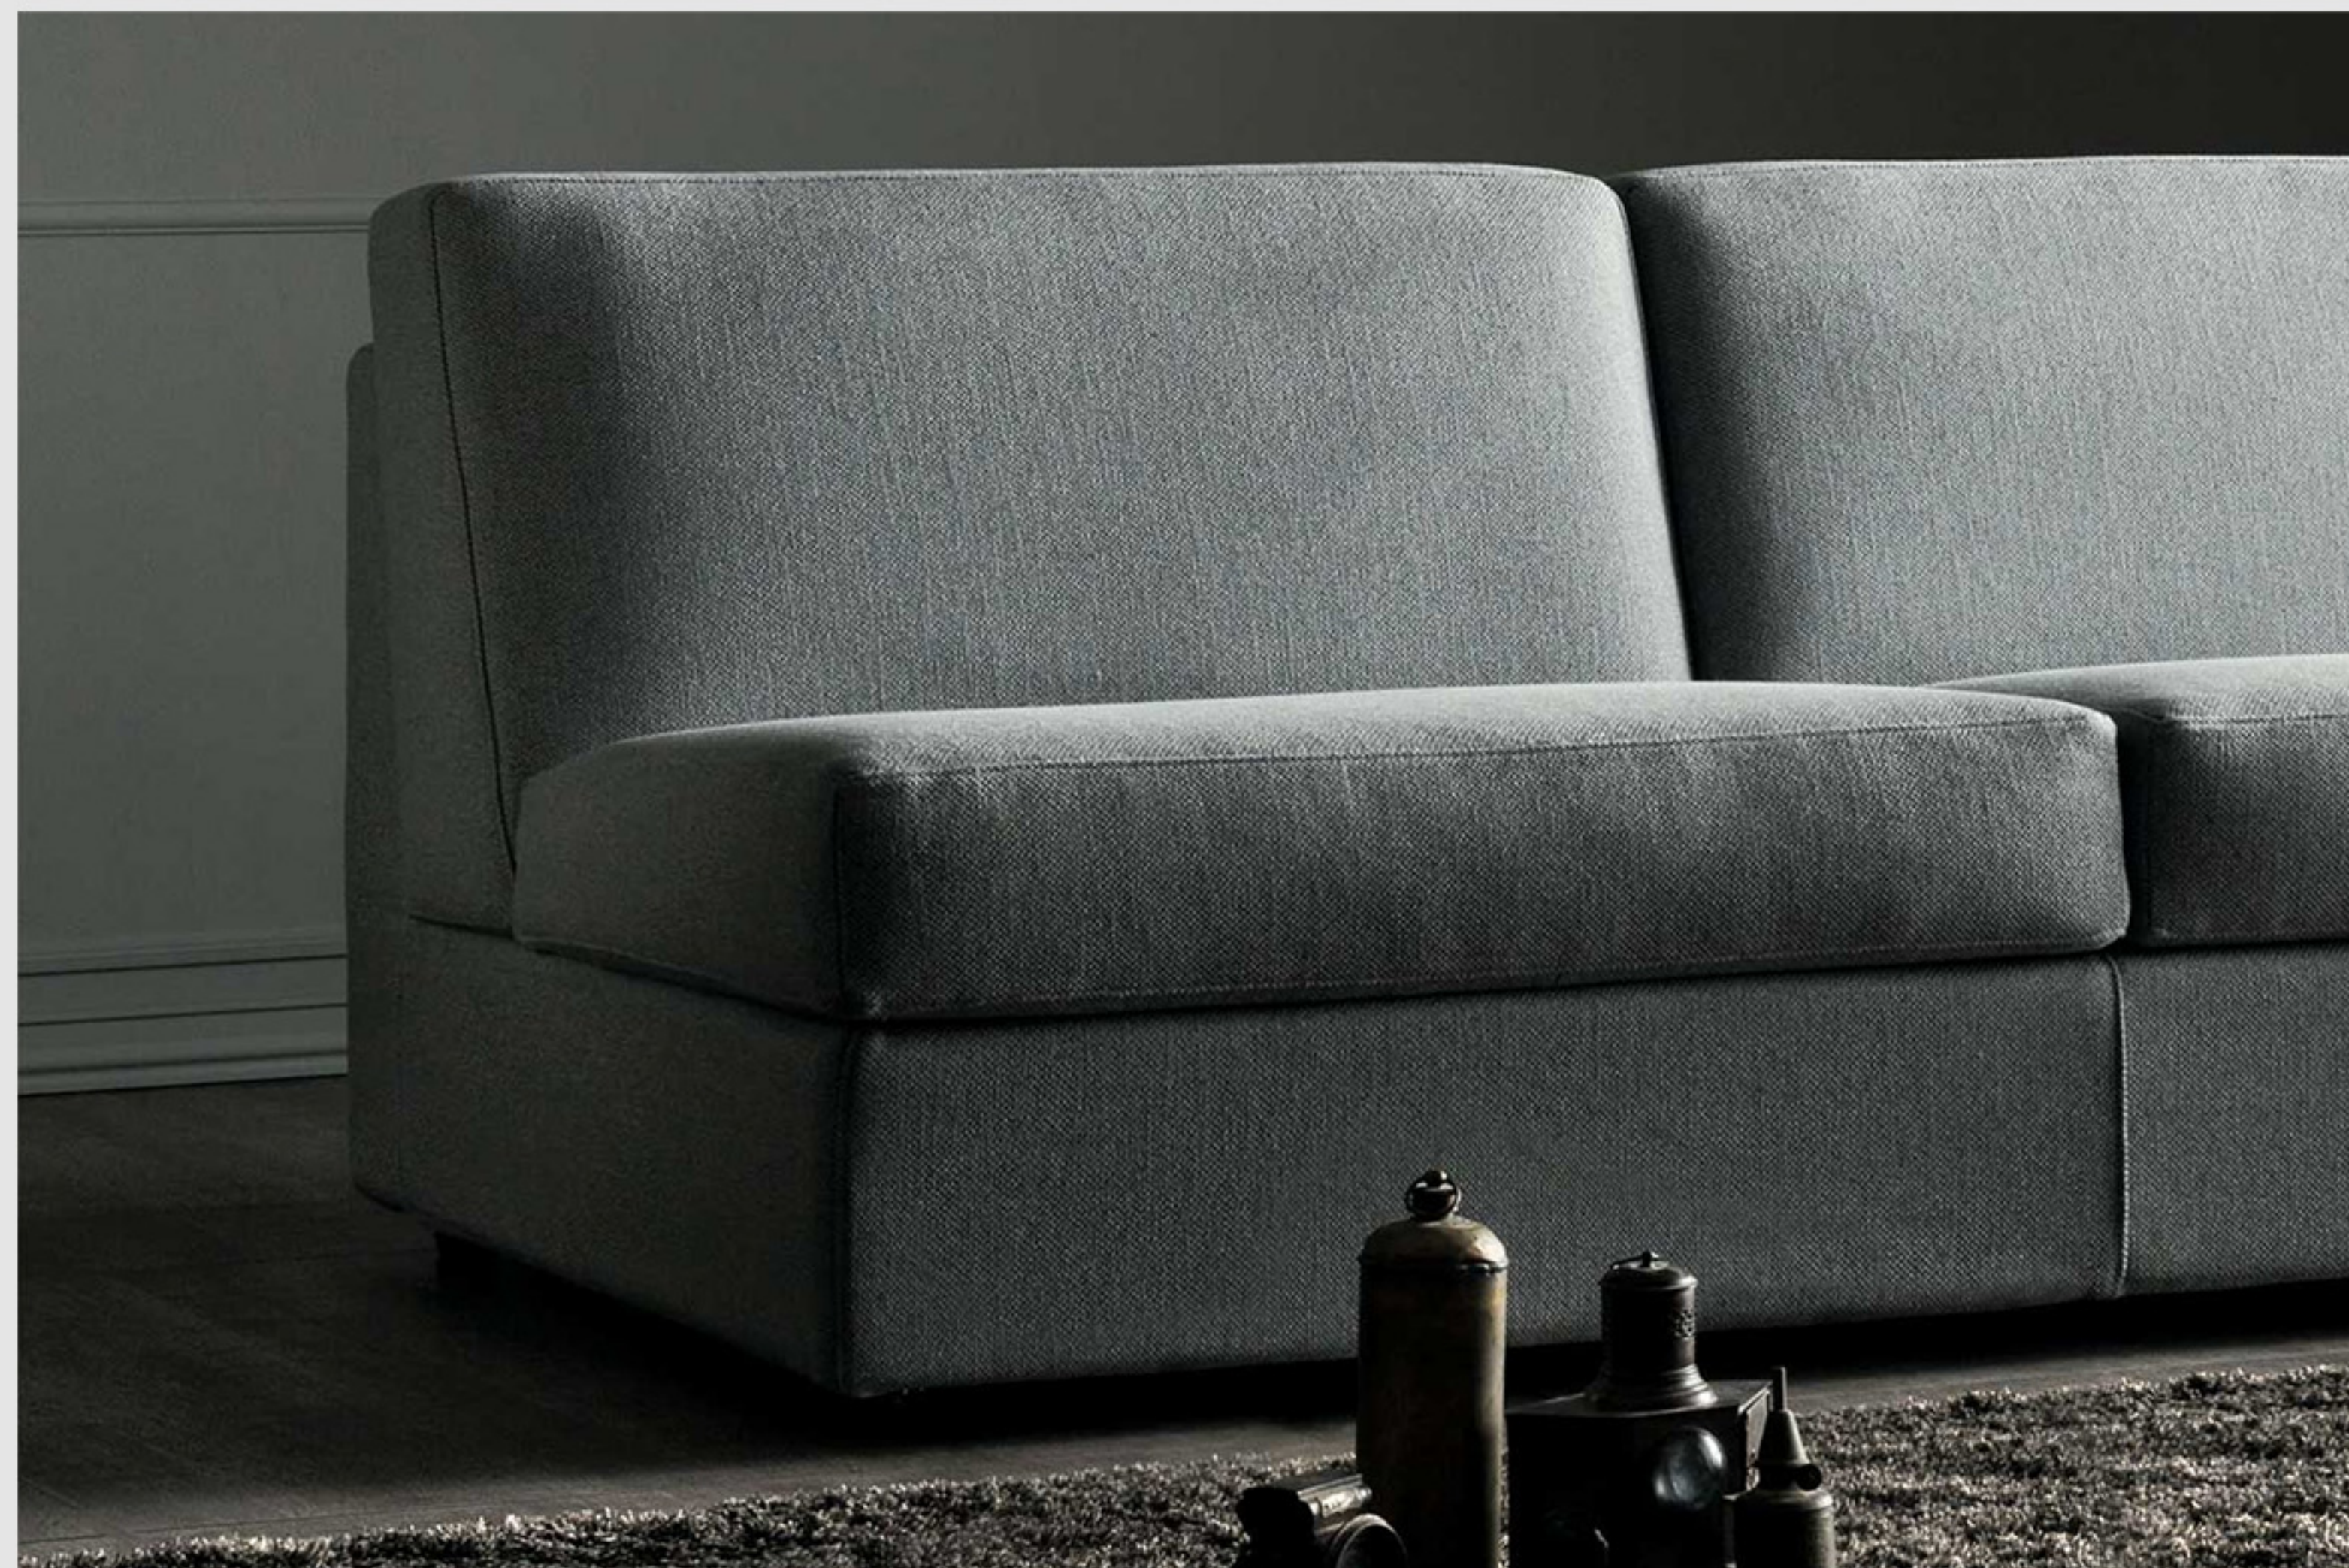

BO MAESTRO

SOFA BED

BO MAESTRO

SOFA BED

armchair 90

35.4"
90cm

armchair 112 bed 70

44.1"
112cm