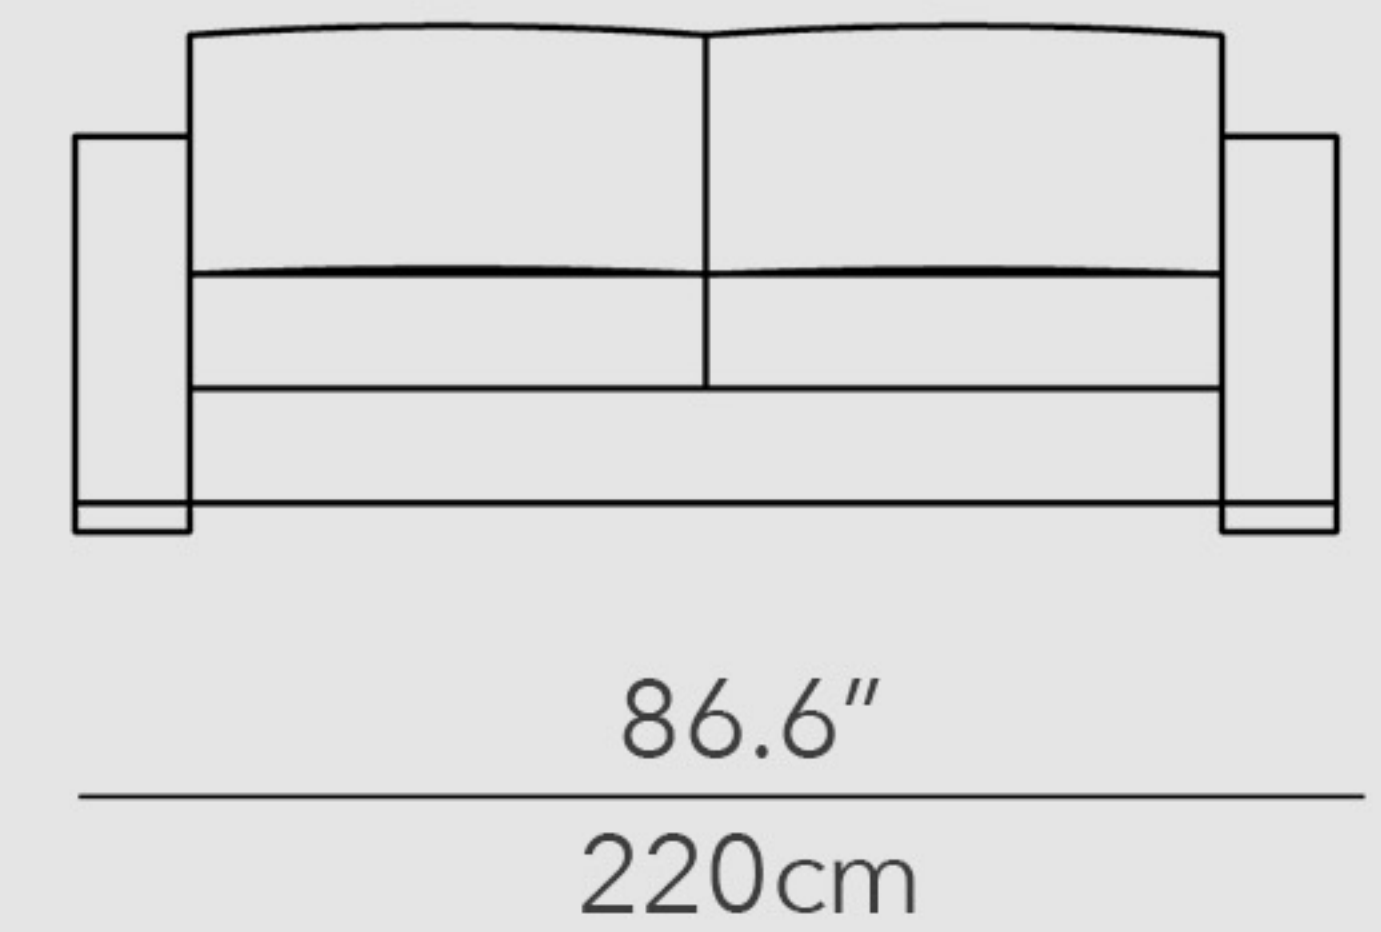

BO MAGNUM

SOFA BED

BO MAGNUM

SOFA BED

sofa 180
sofa 180 bed 115

sofa 200
sofa 200 bed 140

sofa 220
sofa 220 bed 160

ottoman 90x90

35.4"
90cm

ottoman with storage 90x90

35.4"
90cm