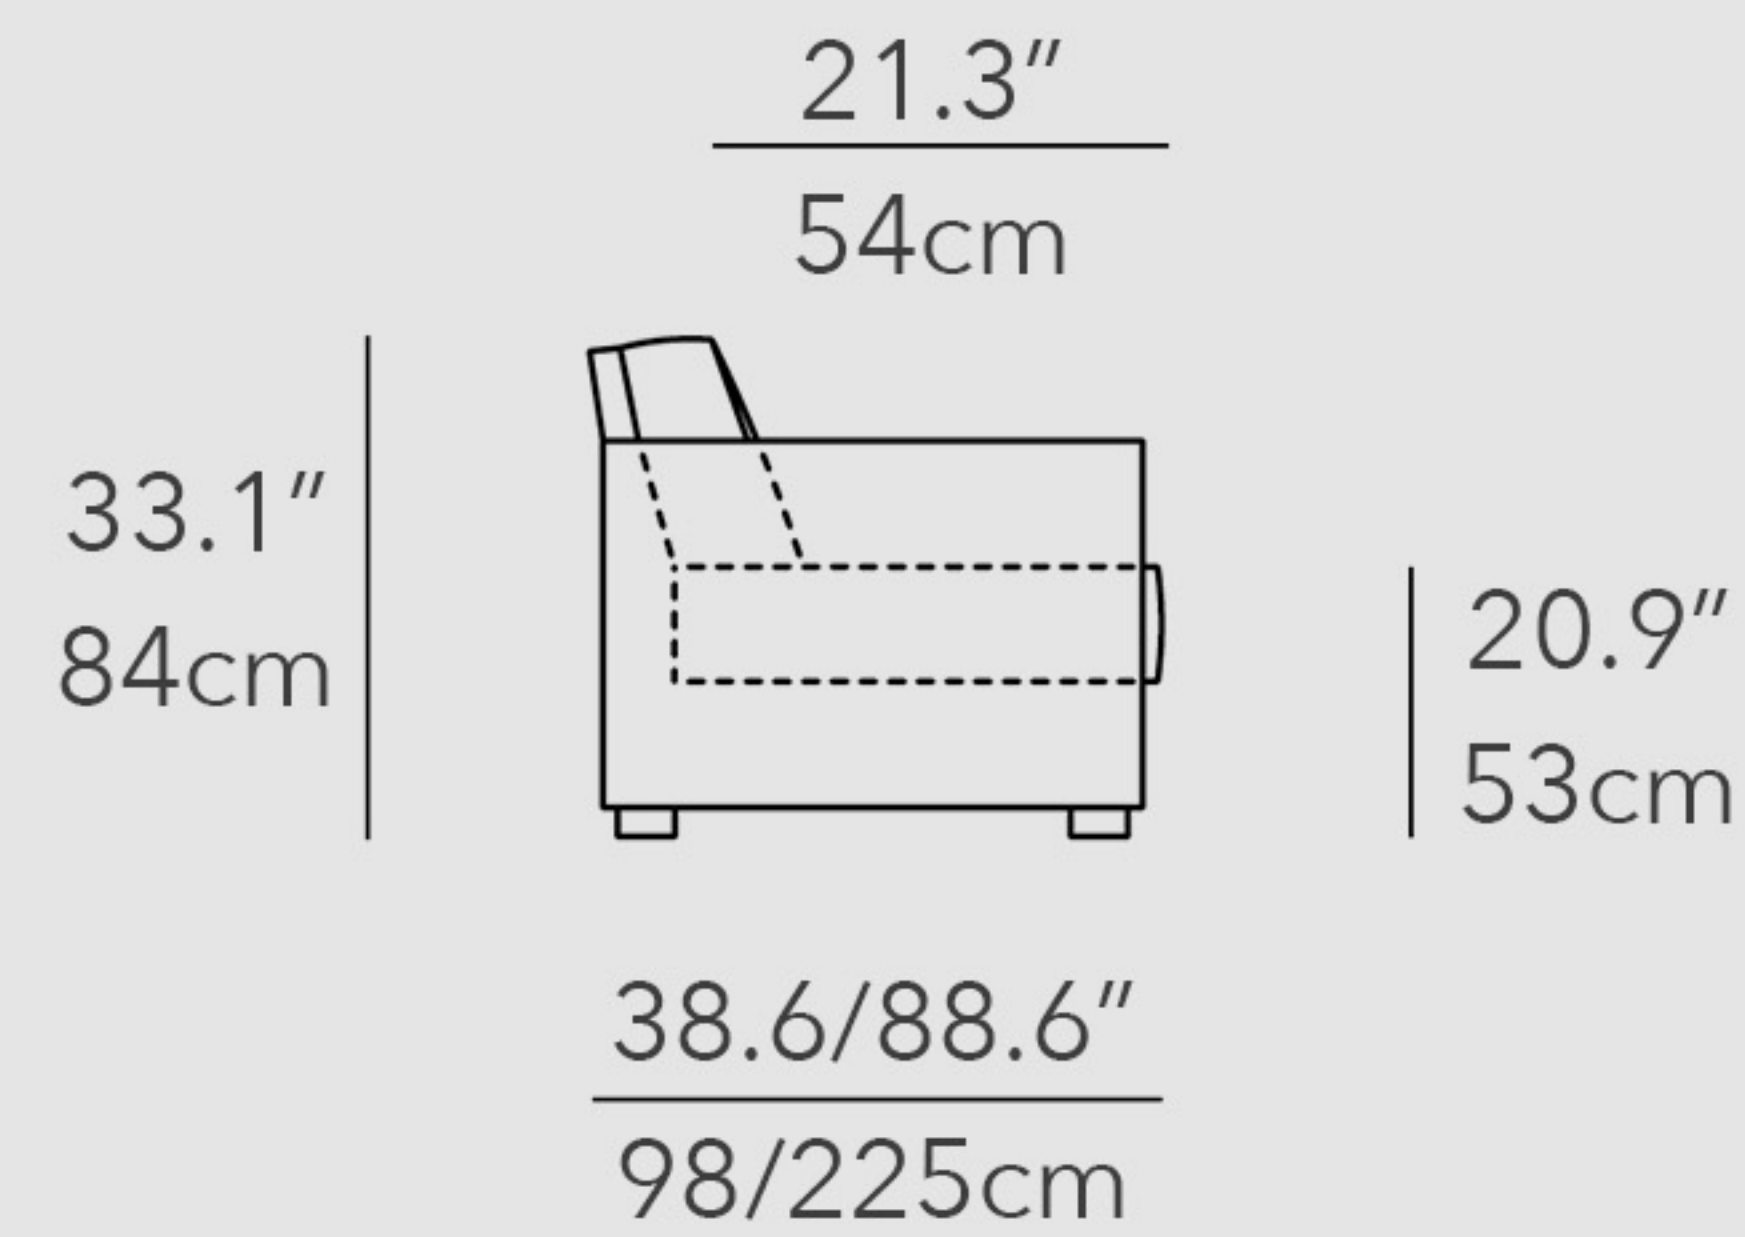

BO MAGNUM

SOFA BED

BO MAGNUM

SOFA BED

sofa 180
sofa 180 bed 115

sofa 200
sofa 200 bed 140

sofa 220
sofa 220 bed 160

ottoman 90x90

35.4"
90cm

ottoman with storage 90x90

35.4"
90cm