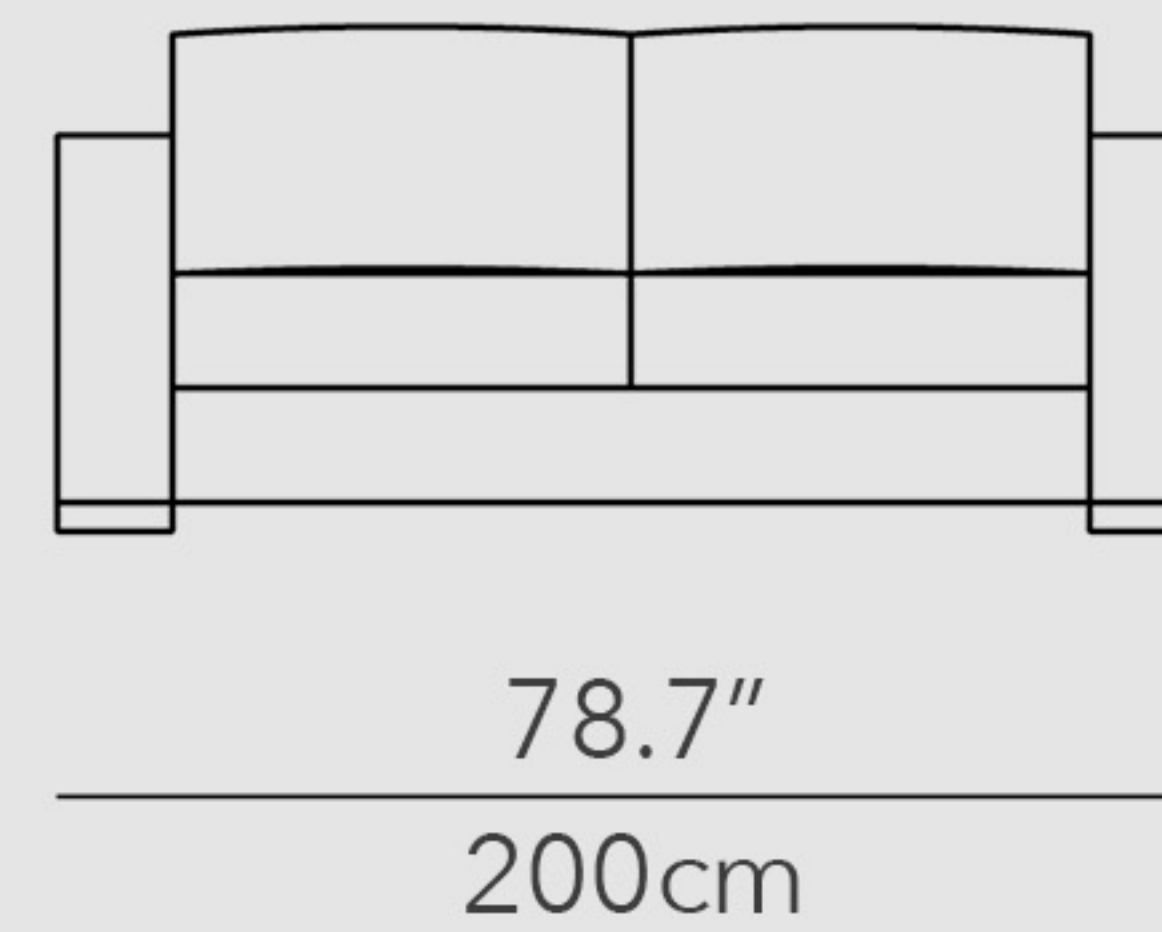

BO MAGNUM

SOFA BED

BO MAGNUM

SOFA BED

sofa 180
sofa 180 bed 115

sofa 200
sofa 200 bed 140

sofa 220
sofa 220 bed 160

ottoman 90x90

35.4"
90cm

ottoman with storage 90x90

35.4"
90cm