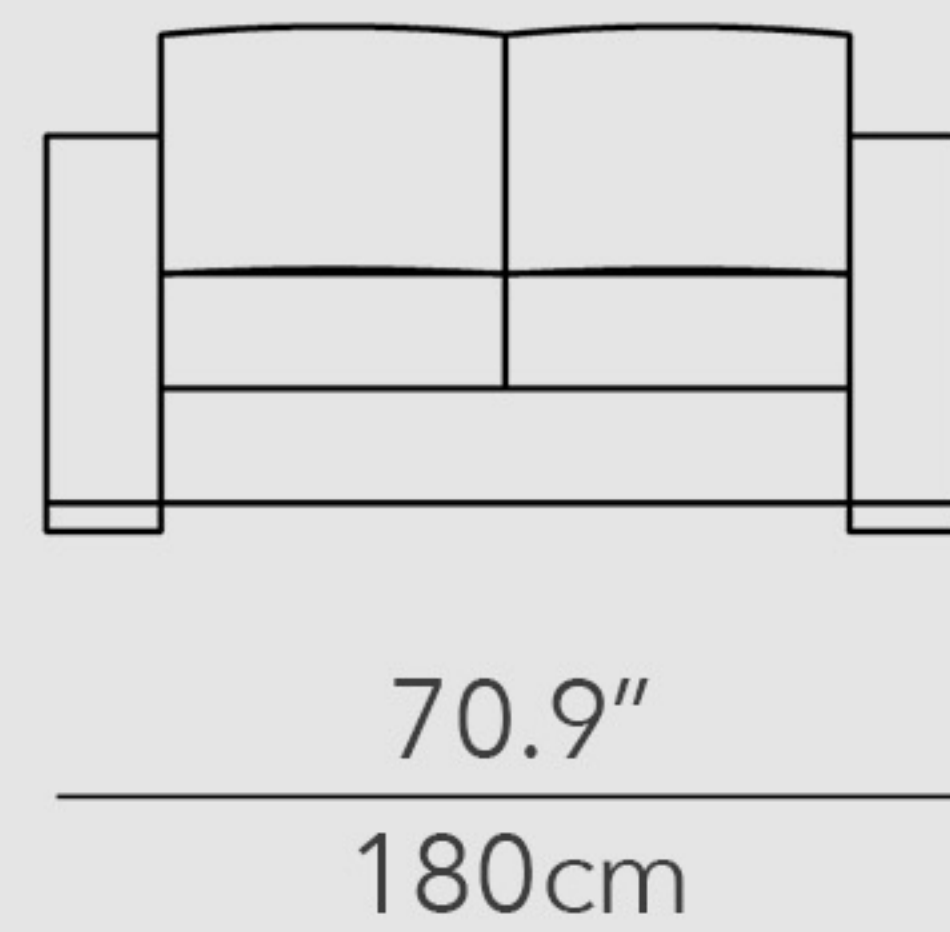

BO MAGNUM

SOFA BED

BO MAGNUM

SOFA BED

sofa 180
sofa 180 bed 115

sofa 200
sofa 200 bed 140

sofa 220
sofa 220 bed 160

ottoman 90x90

35.4"
90cm

ottoman with storage 90x90

35.4"
90cm