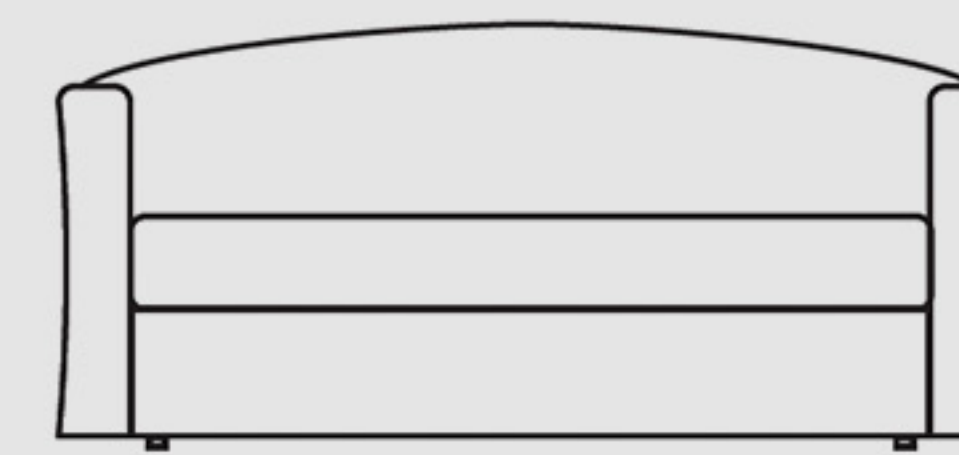

BO VALENTINO

SOFA BED

BO VALENTINO

SOFA BED

armchair 90

35.4"
90cm

sofa 162
sofa 162 bed 115

63.8"
162cm

sofa 192
sofa 192 bed 145

75.6"
192cm

sofa 206
sofa 206 bed 160

81.1"
206cm