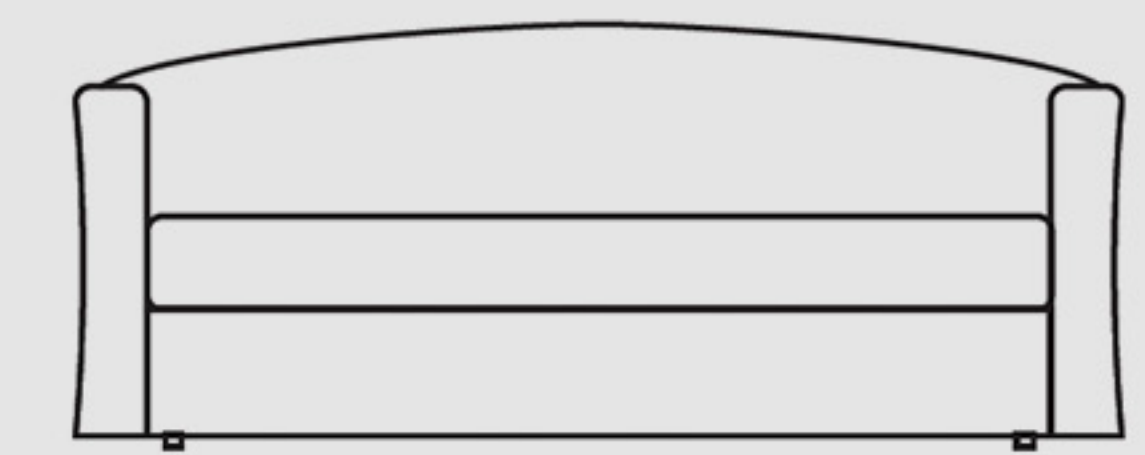

BO VALENTINO

SOFA BED

BO VALENTINO

SOFA BED

armchair 90

35.4"
90cm

sofa 162
sofa 162 bed 115

63.8"
162cm

sofa 192
sofa 192 bed 145

75.6"
192cm

sofa 206
sofa 206 bed 160

81.1"
206cm