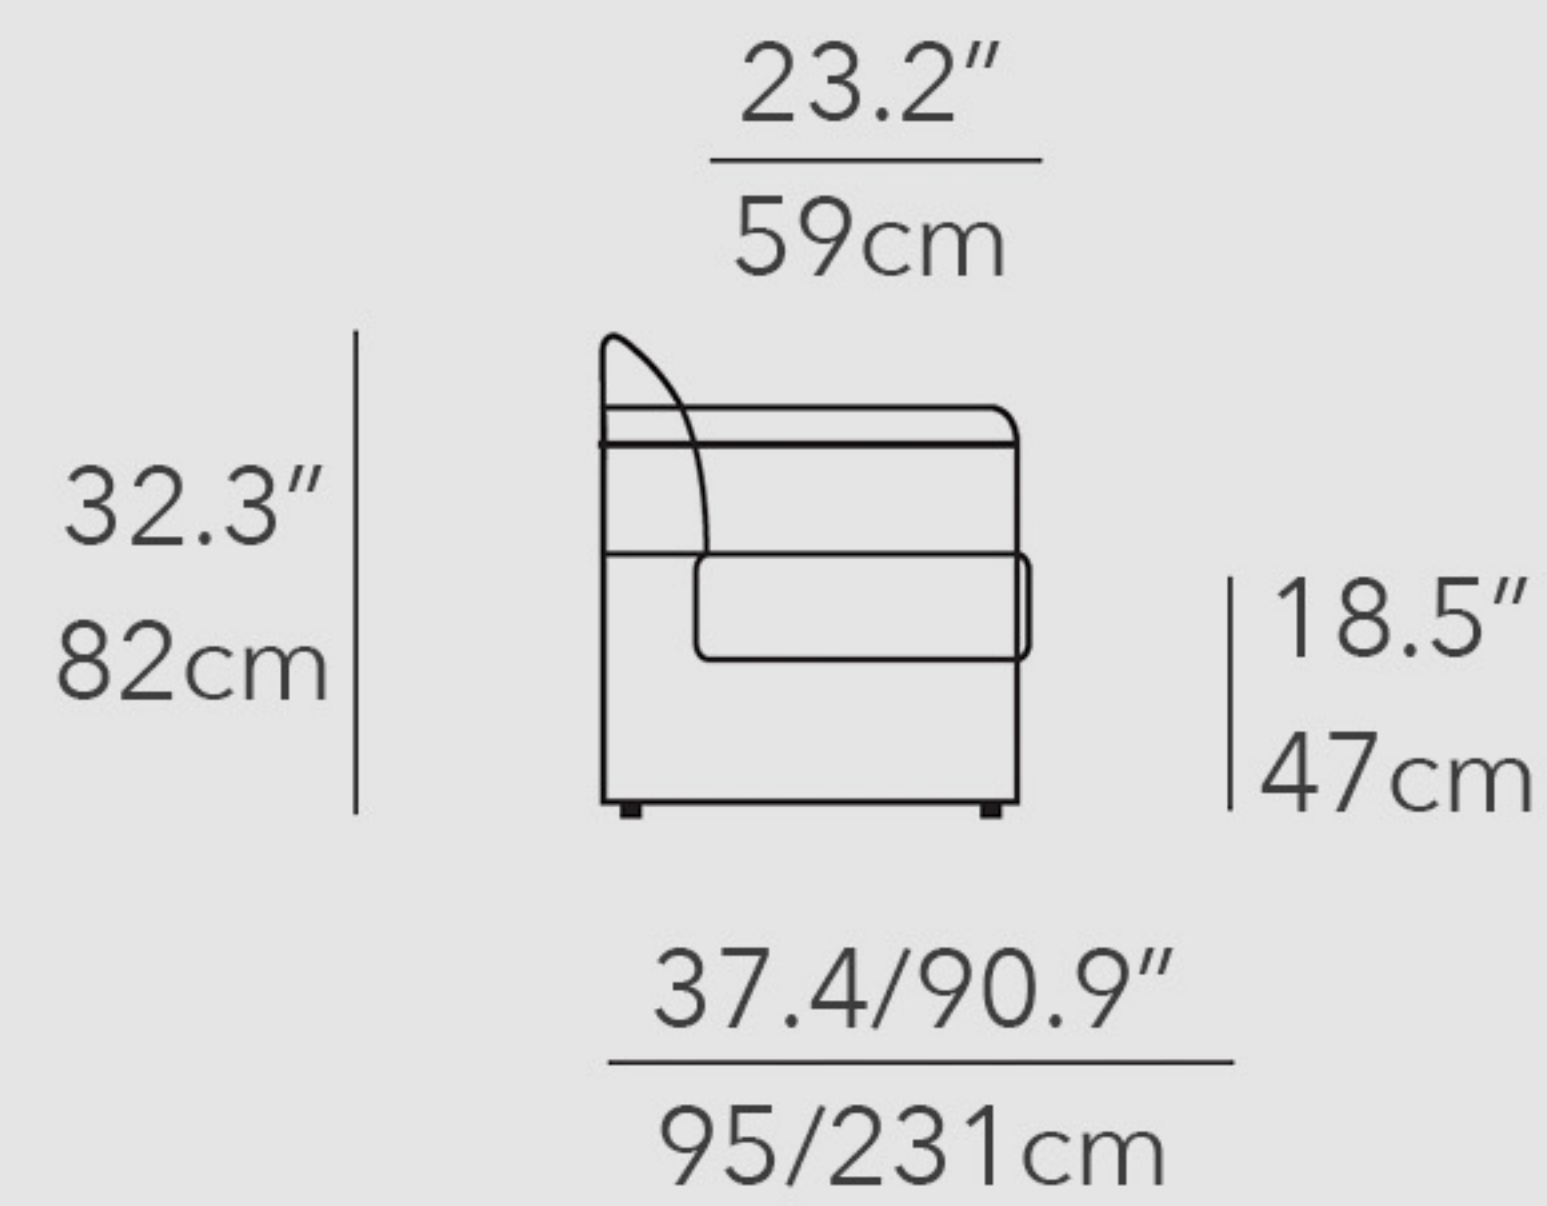

BO VALENTINO

SOFA BED

BO VALENTINO

SOFA BED

armchair 90

35.4"
90cm

sofa 162
sofa 162 bed 115

63.8"
162cm

sofa 192
sofa 192 bed 145

75.6"
192cm

sofa 206
sofa 206 bed 160

81.1"
206cm