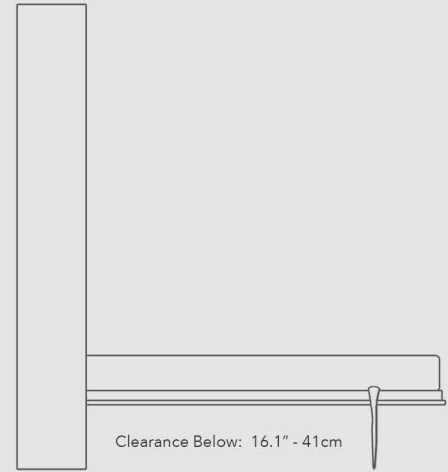

W B CITY ELECTRIC

VERTICAL ELECTRIC WALL BED - AVAILABLE WITH AND WITHOUT SOFA

WB CITY ELECTRIC | CITY SOFA ELECTRIC

- King 78.9" - 200,6cm —
- Queen 71.1" - 180,6cm —
- Full 63.2" - 160,6cm —
- Twin 47.4" - 120,6cm —

- 13.7" - 35cm
- 17.9" - 45,5cm

93.1"
236,5cm

Clearance Below: 16.1" - 41cm

MATTRESS SIZES

King	Queen	Full	Twin
70.8" x 78.7"	63" x 78.7"	55" x 78.7"	39" x 78.7"
180cm x 200cm	160cm x 200cm	140cm x 200cm	100cm x 200cm

- Standard Depth 85.4" - 217cm —
- Deeper Version 89.3" - 227cm —

SOFA WIDTH

- King 86.2" - 219cm
- Queen 78.3" - 199cm
- Full 70.4" - 179cm
- Twin 54.2" - 139cm

Standard Arm Width: 4.7" - 12cm

Arm Height
22.8" - 58cm

SOFA DEPTH
34.2" - 87cm

ELECTRIC MOTOR - HOUSED WITHIN BOX