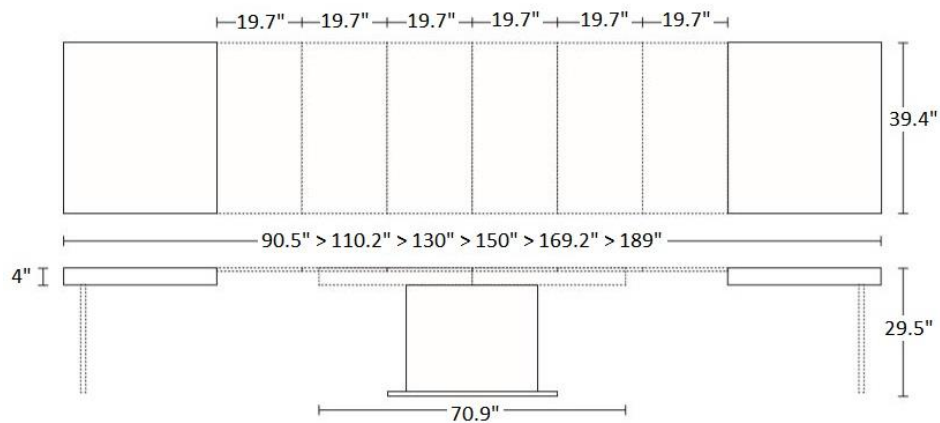

The "AC TOWER MAXI" is an extremely versatile table both in function and design. In the smallest version, it is very discreet, but when open it goes to 189" to host all the friends and family you want. Once fully expanded, there are fold down supporting legs.

Top available in laminate, wood, mortar-look.

Base available in inox (stainless), chrome, matte white, black, graphite, or taupe.