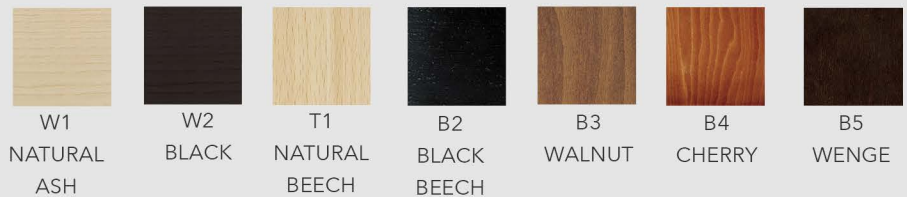

PLASTIC FINISHES

FRAME FINISHES

AR CIAK FABRIC

1" THICK FOLDING CHAIR WITH FABRIC SEAT | STORE FOUR OR SIX ON A HOOK | STORE SIX TO TWELVE ON A TROLLEY
 WEIGHT: 13.6 POUNDS | 6,2 KILOS

PLASTIC FINISHES

WOOD FINISHES