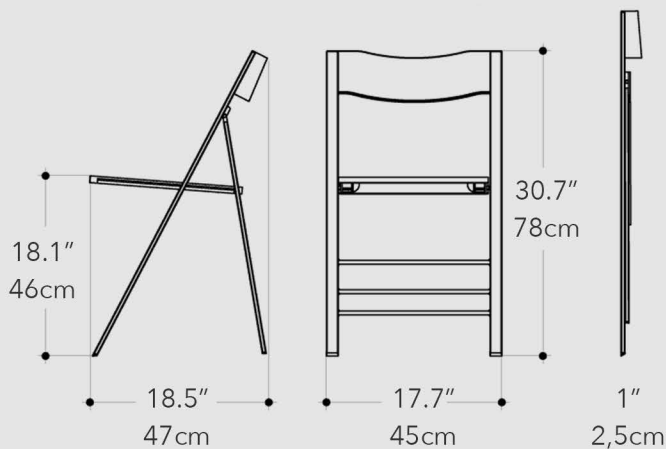

AR CIAK WOOD

1" THICK FOLDING CHAIR | STORE FOUR OR SIX ON A HOOK | STORE SIX TO TWELVE ON A TROLLEY
WEIGHT: 13.2 POUNDS | 6 KILOS

WOOD FINISHES

FRAME FINISHES

AR CIAK PLASTIC

1" THICK FOLDING CHAIR | STORE FOUR OR SIX ON A HOOK | STORE SIX TO TWELVE ON A TROLLEY
WEIGHT: 11.5 POUNDS | 5,2 KILOS

PLASTIC FINISHES

FRAME FINISHES

AR CIAK FABRIC

1" THICK FOLDING CHAIR WITH FABRIC SEAT | STORE FOUR OR SIX ON A HOOK | STORE SIX TO TWELVE ON A TROLLEY
 WEIGHT: 13.6 POUNDS | 6,2 KILOS

PLASTIC FINISHES

WOOD FINISHES

FRAME FINISHES

* NOT AVAILABLE WITH PLASTIC SEAT

AR CIAK ACCESSORIES

WALL MOUNT OPTIONS

17.7" x 1.1" x 4.3" / 6.8" D.

45cm x 95cm x 11cm / 17,2cm D.

WALL HOOK - 4 CHAIRS

AVAILABLE IN:

- 22" x 16.5" D. | 56cm x 42cm D.

TROLLEY FOR 45 CHAIRS - BLACK

- 55.1" W. x 20.8" D. | 140cm W. x 90cm D.