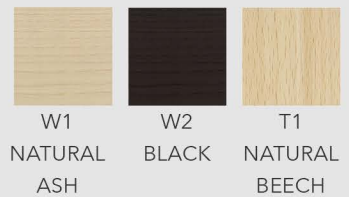

AR CIAK WOOD

1" THICK FOLDING CHAIR | STORE FOUR OR SIX ON A HOOK | STORE SIX TO TWELVE ON A TROLLEY
WEIGHT: 13.2 POUNDS | 6 KILOS

WOOD FINISHES

FRAME FINISHES

AR CIAK PLASTIC

1" THICK FOLDING CHAIR | STORE FOUR OR SIX ON A HOOK | STORE SIX TO TWELVE ON A TROLLEY
WEIGHT: 11.5 POUNDS | 5,2 KILOS

PLASTIC FINISHES

FRAME FINISHES

AR CIAK FABRIC

1" THICK FOLDING CHAIR WITH FABRIC SEAT | STORE FOUR OR SIX ON A HOOK | STORE SIX TO TWELVE ON A TROLLEY
 WEIGHT: 13.6 POUNDS | 6,2 KILOS

PLASTIC FINISHES

WOOD FINISHES