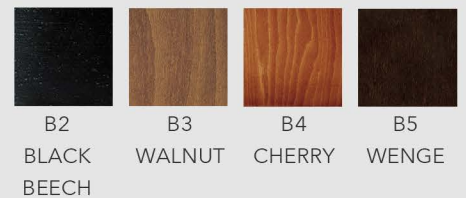

AR CIAK WOOD

1" THICK FOLDING CHAIR | STORE FOUR OR SIX ON A HOOK | STORE SIX TO TWELVE ON A TROLLEY
WEIGHT: 13.2 POUNDS | 6 KILOS

WOOD FINISHES

FRAME FINISHES

AR CIAK PLASTIC

1" THICK FOLDING CHAIR | STORE FOUR OR SIX ON A HOOK | STORE SIX TO TWELVE ON A TROLLEY
WEIGHT: 11.5 POUNDS | 5,2 KILOS

PLASTIC FINISHES

FRAME FINISHES

AR CIAK FABRIC

1" THICK FOLDING CHAIR WITH FABRIC SEAT | STORE FOUR OR SIX ON A HOOK | STORE SIX TO TWELVE ON A TROLLEY
 WEIGHT: 13.6 POUNDS | 6,2 KILOS

PLASTIC FINISHES

WOOD FINISHES