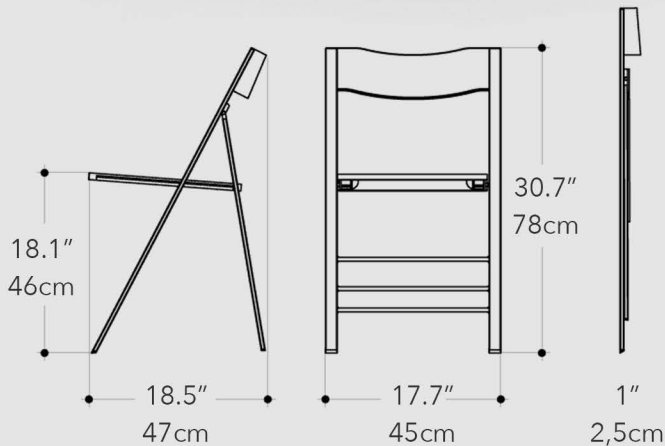

AR CIAK WOOD

1" THICK FOLDING CHAIR | STORE FOUR OR SIX ON A HOOK | STORE SIX TO TWELVE ON A TROLLEY
WEIGHT: 13.2 POUNDS | 6 KILOS

WOOD FINISHES

FRAME FINISHES

AR CIAK PLASTIC

1" THICK FOLDING CHAIR | STORE FOUR OR SIX ON A HOOK | STORE SIX TO TWELVE ON A TROLLEY
WEIGHT: 11.5 POUNDS | 5,2 KILOS

PLASTIC FINISHES

FRAME FINISHES

AR CIAK FABRIC

1" THICK FOLDING CHAIR WITH FABRIC SEAT | STORE FOUR OR SIX ON A HOOK | STORE SIX TO TWELVE ON A TROLLEY
 WEIGHT: 13.6 POUNDS | 6,2 KILOS

PLASTIC FINISHES

WOOD FINISHES

FRAME FINISHES

* NOT AVAILABLE WITH PLASTIC SEAT

AR CIAK ACCESSORIES

WALL MOUNT OPTIONS

17.7" x 1.1" x 4.3" / 6.8" D.

45cm x 95cm x 11cm / 17,2cm D.

WALL HOOK - 4 CHAIRS

AVAILABLE IN:

- 22" x 16.5" D. | 56cm x 42cm D.

TROLLEY FOR 45 CHAIRS - BLACK

- 55.1" W. x 20.8" D. | 140cm W. x 90cm D.