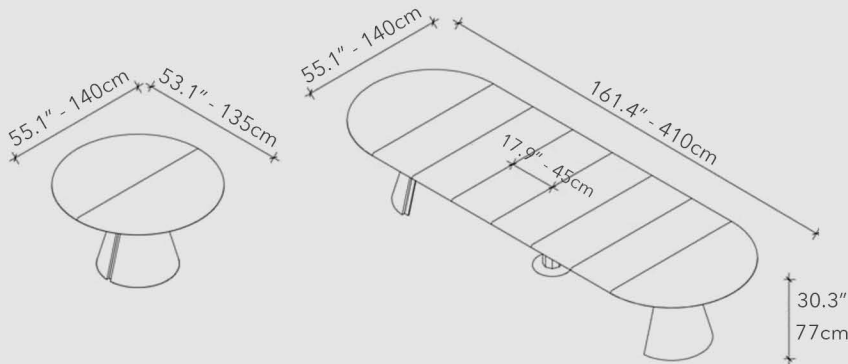

B A D O H

PLYWOOD DINING TABLE WITH REAL WOOD VENEER EXTERIOR

B A D O H

STANDARD SIZE

CLOSED:	53.1" x 55.1"	135 x 135cm
ONE LEAF:	53.1" x 70.4"	135 x 179cm
TWO LEAVES:	53.1" x 87.8"	135 x 223cm
THREE LEAVES:	53.1" x 105.1"	135 x 267cm
FOUR LEAVES:	53.1" x 122.4"	135 x 311cm
FIVE LEAVES:	53.1" x 140"	135 x 356cm
FULLY EXPANDED:	53.1" x 157.4"	135 x 400cm

LARGE SIZE

CLOSED:	55.1" x 55.1"	140 x 140cm
ONE LEAF:	55.1" x 72.8"	140 x 185cm
TWO LEAVES:	55.1" x 90.5"	140 x 230cm
THREE LEAVES:	55.1" x 108.2"	140 x 275cm
FOUR LEAVES:	55.1" x 125.9"	140 x 320cm
FIVE LEAVES:	55.1" x 143.7"	140 x 365cm
FULLY EXPANDED:	55.1" x 161.4"	140 x 410cm