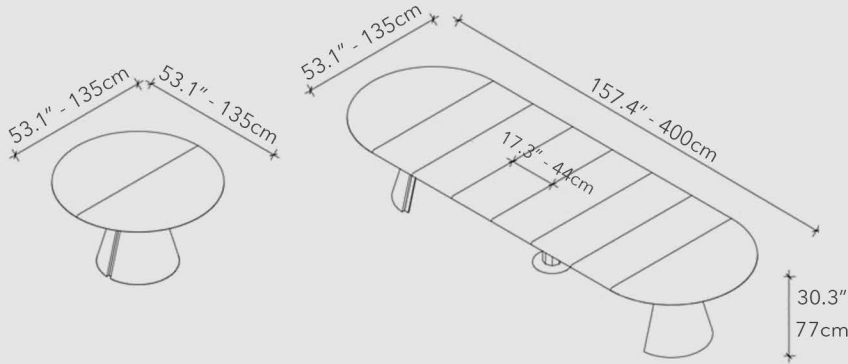

B A D O H

PLYWOOD DINING TABLE WITH REAL WOOD VENEER EXTERIOR

B A D O H

STANDARD SIZE

CLOSED:	53.1" x 55.1"	135 x 135cm
ONE LEAF:	53.1" x 70.4"	135 x 179cm
TWO LEAVES:	53.1" x 87.8"	135 x 223cm
THREE LEAVES:	53.1" x 105.1"	135 x 267cm
FOUR LEAVES:	53.1" x 122.4"	135 x 311cm
FIVE LEAVES:	53.1" x 140"	135 x 356cm
FULLY EXPANDED:	53.1" x 157.4"	135 x 400cm

LARGE SIZE

CLOSED:	55.1" x 55.1"	140 x 140cm
ONE LEAF:	55.1" x 72.8"	140 x 185cm
TWO LEAVES:	55.1" x 90.5"	140 x 230cm
THREE LEAVES:	55.1" x 108.2"	140 x 275cm
FOUR LEAVES:	55.1" x 125.9"	140 x 320cm
FIVE LEAVES:	55.1" x 143.7"	140 x 365cm
FULLY EXPANDED:	55.1" x 161.4"	140 x 410cm