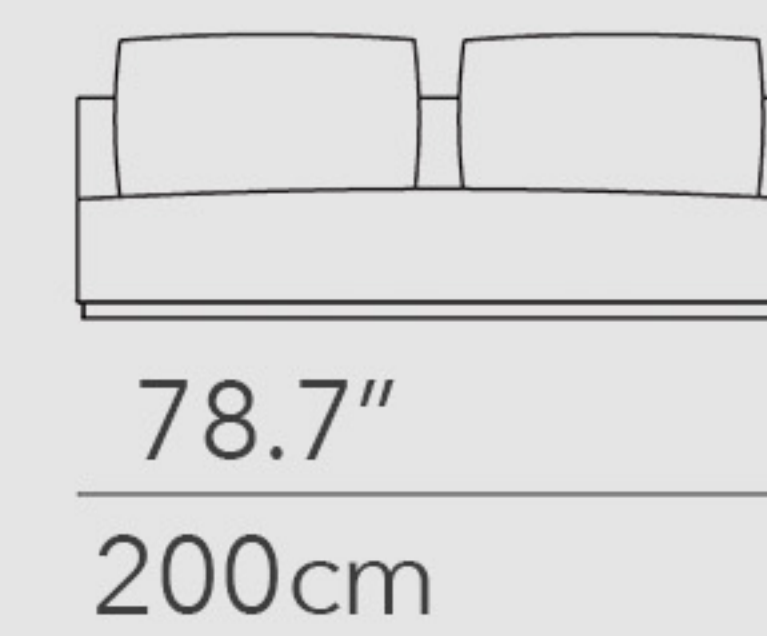

sofa 190

74.8"
190cm

sofa 210

82.7"
210cm

sofa 230

90.6"
230cm

sofa 250

98.4"
250cm

end element 95

37.4"
95cm

end element 105

41.3"
105cm

end element 125

49.2"
125cm

end element 145

57.1"
145cm

14.6"
37cm

41.3"
105cm

BO ANYWAY

SOFA

squared element 100 x 100

ottoman 100 x 100

ottoman 100 x 160

central element with ottoman 140 x 105

central element with ottoman 160 x 105

central element 140 D125

central element 160 D125

central element 180 D125

central element 200 D125

central element with ottoman 140 X 125

central element with ottoman 160 x 125