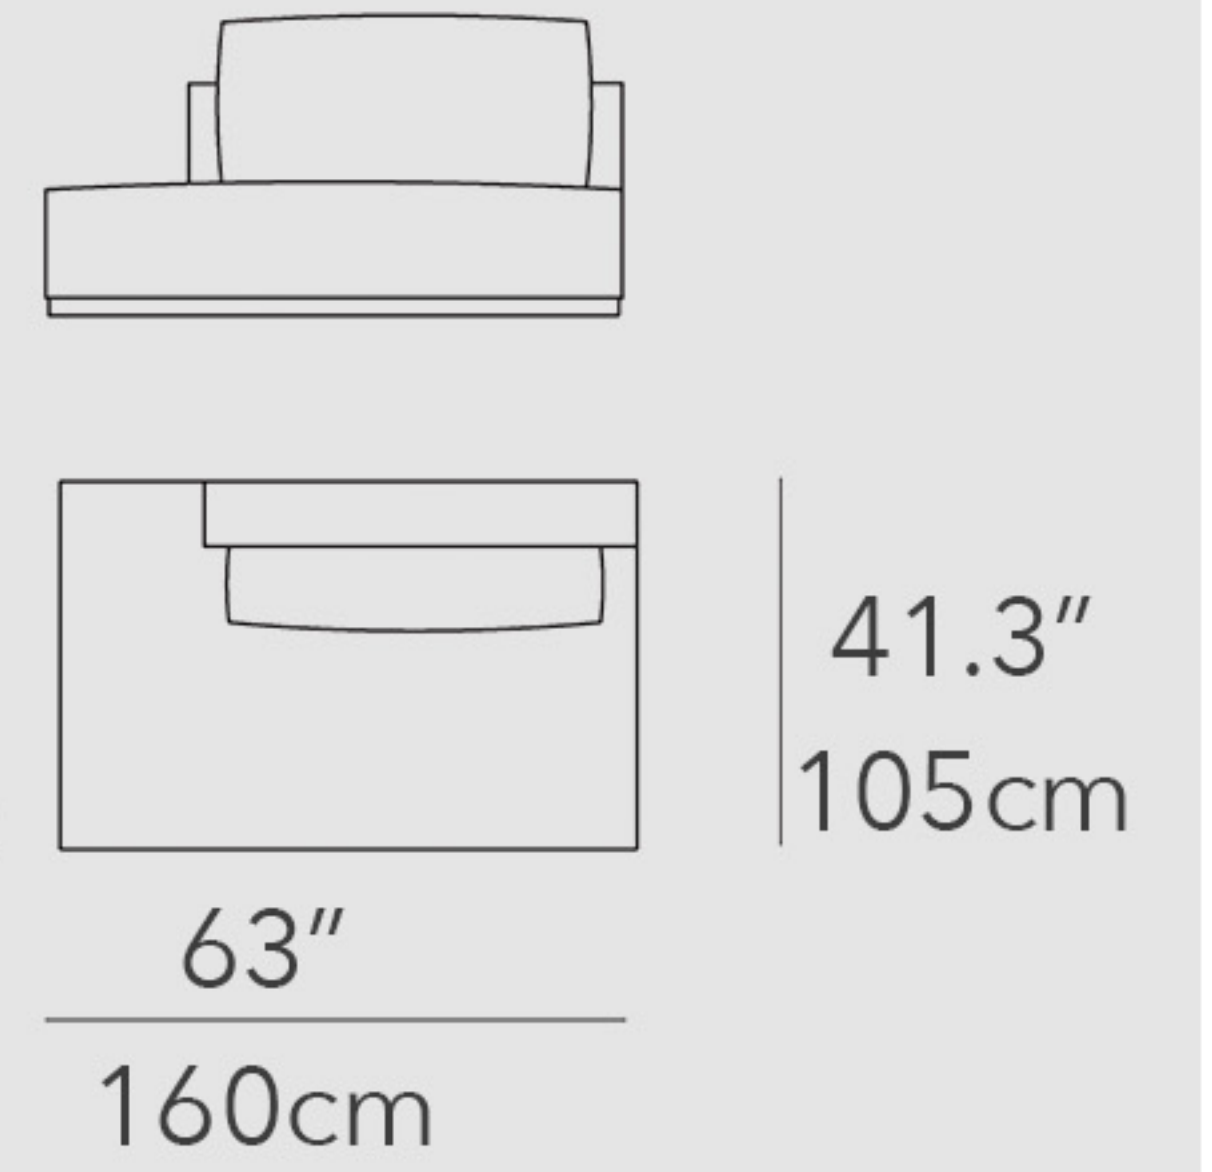

sofa 190

74.8"
190cm

sofa 210

82.7"
210cm

sofa 230

90.6"
230cm

sofa 250

98.4"
250cm

end element 95

37.4"
95cm

end element 105

41.3"
105cm

end element 125

49.2"
125cm

end element 145

57.1"
145cm

14.6"
37cm

41.3"
105cm

BO ANYWAY

SOFA

squared element 100 x 100

ottoman 100 x 100

ottoman 100 x 160

central element with ottoman 140 x 105

central element with ottoman 160 x 105

central element 140 D125

central element 160 D125

central element 180 D125

central element 200 D125

central element with ottoman 140 X 125

central element with ottoman 160 x 125