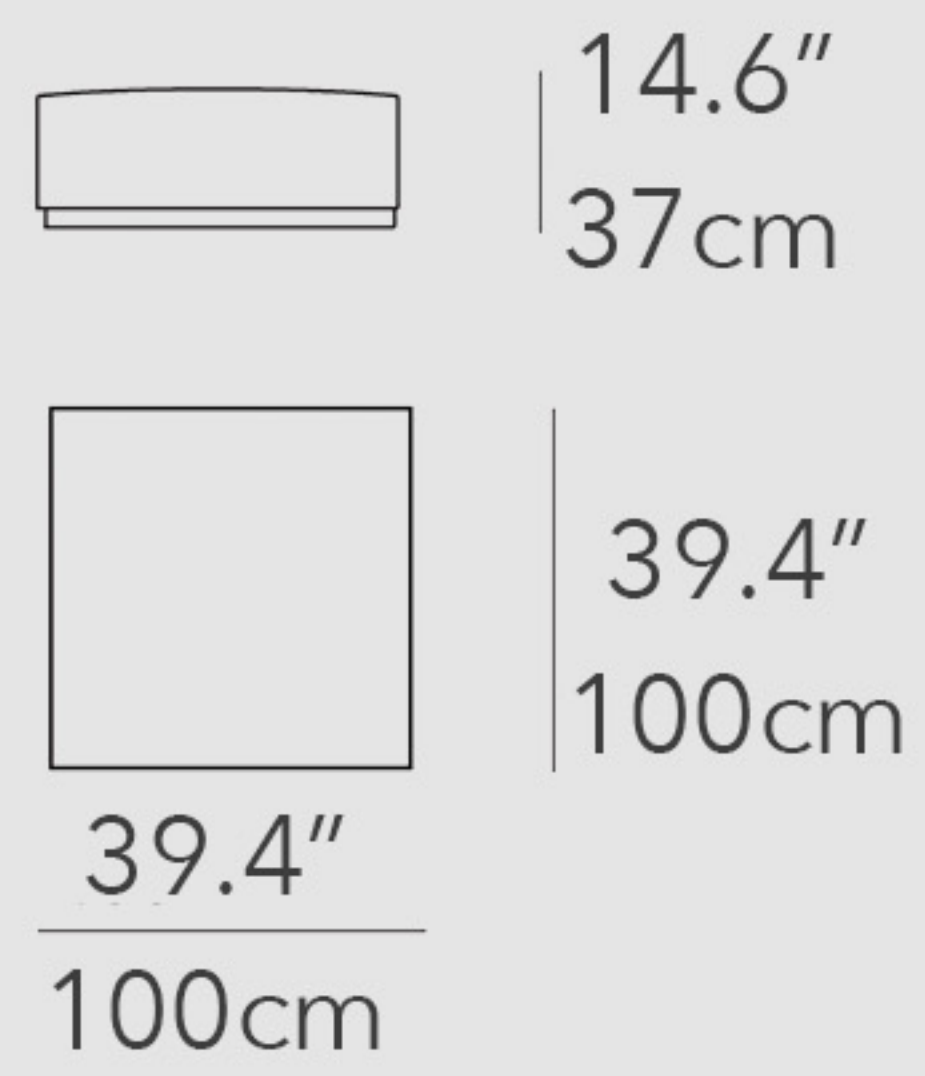

sofa 190

74.8"
190cm

sofa 210

82.7"
210cm

sofa 230

90.6"
230cm

sofa 250

98.4"
250cm

end element 95

37.4"
95cm

end element 105

41.3"
105cm

end element 125

49.2"
125cm

end element 145

57.1"
145cm

central element 140

55.1"
140cm

central element 160

63"
160cm

central element 180

70.9"
180cm

central element 200

78.7"
200cm

14.6"
37cm

41.3"
105cm

BO ANYWAY

SOFA

squared element 100 x 100

ottoman 100 x 100

ottoman 100 x 160

central element with ottoman 140 x 105