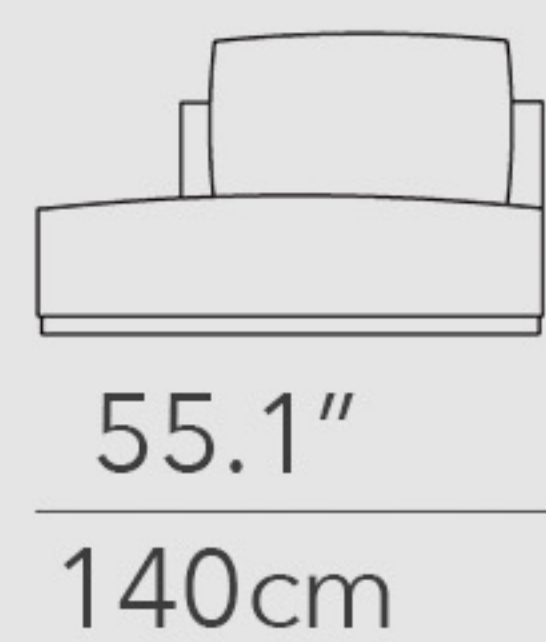

sofa 190

74.8"
190cm

sofa 210

82.7"
210cm

sofa 230

90.6"
230cm

sofa 250

98.4"
250cm

end element 95

37.4"
95cm

end element 105

41.3"
105cm

end element 125

49.2"
125cm

end element 145

57.1"
145cm

14.6"
37cm

41.3"
105cm

BO ANYWAY

SOFA

squared element 100 x 100

ottoman 100 x 100

ottoman 100 x 160

central element with ottoman 140 x 105

central element with ottoman 160 x 105

central element 140 D125

central element 160 D125

central element 180 D125

central element 200 D125

central element with ottoman 140 X 125

central element with ottoman 160 x 125