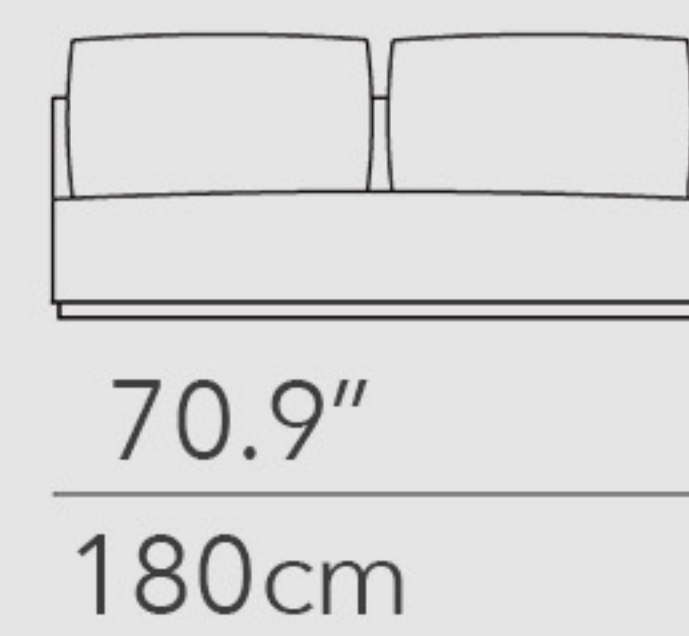

central element 180 D125