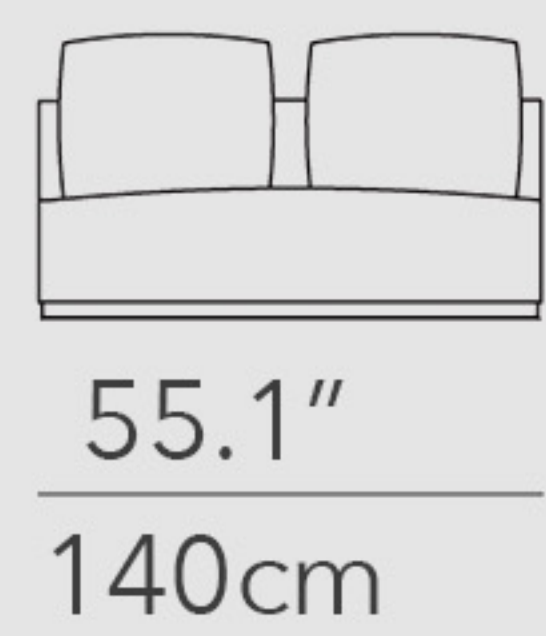

central element 140 D125