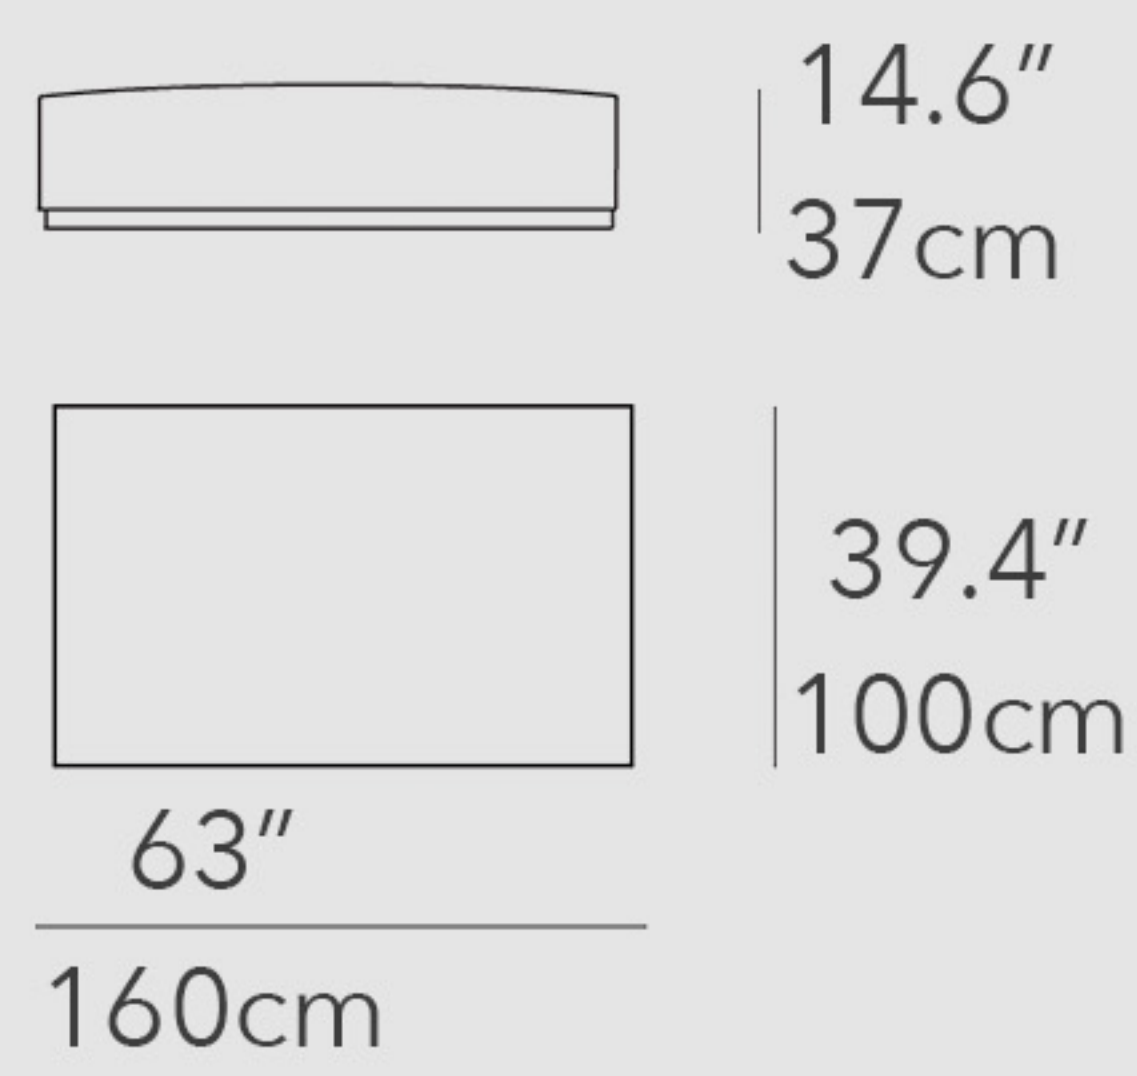

sofa 190

74.8"
190cm

sofa 210

82.7"
210cm

sofa 230

90.6"
230cm

sofa 250

98.4"
250cm

end element 95

37.4"
95cm

end element 105

41.3"
105cm

end element 125

49.2"
125cm

end element 145

57.1"
145cm

central element 140

55.1"
140cm

central element 160

63"
160cm

central element 180

70.9"
180cm

central element 200

78.7"
200cm

14.6"
37cm

41.3"
105cm

BO ANYWAY

SOFA

squared element 100 x 100

ottoman 100 x 100

ottoman 100 x 160

central element with ottoman 140 x 105