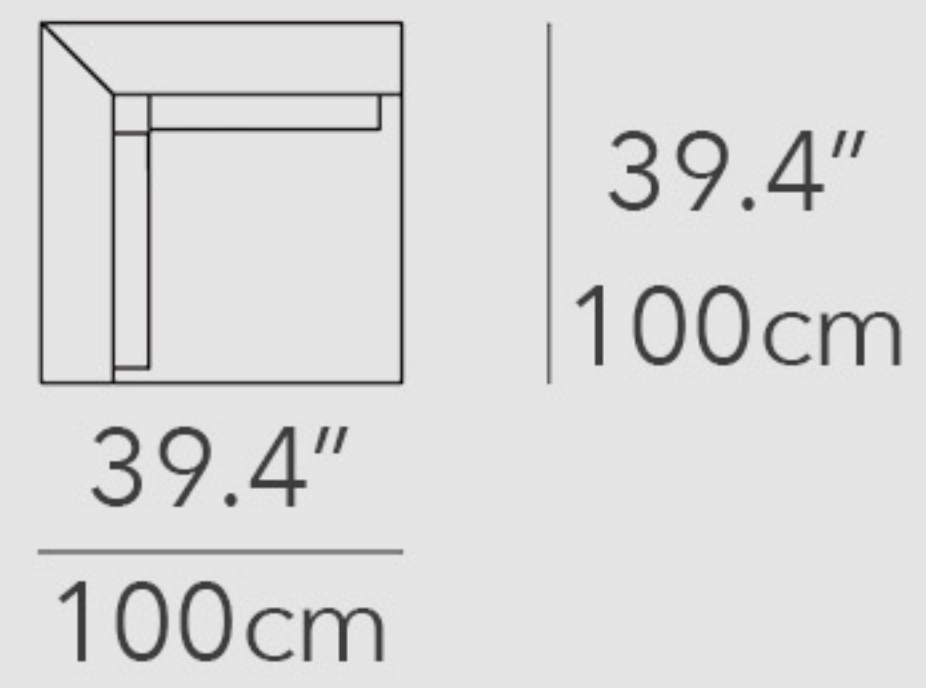

end element 95

37.4"
95cm

end element 105

41.3"
105cm

end element 125

49.2"
125cm

end element 145

57.1"
145cm

14.6"
37cm

41.3"
105cm

BO ANYWAY

SOFA

squared element 100 x 100

ottoman 100 x 100

ottoman 100 x 160

central element with ottoman 140 x 105