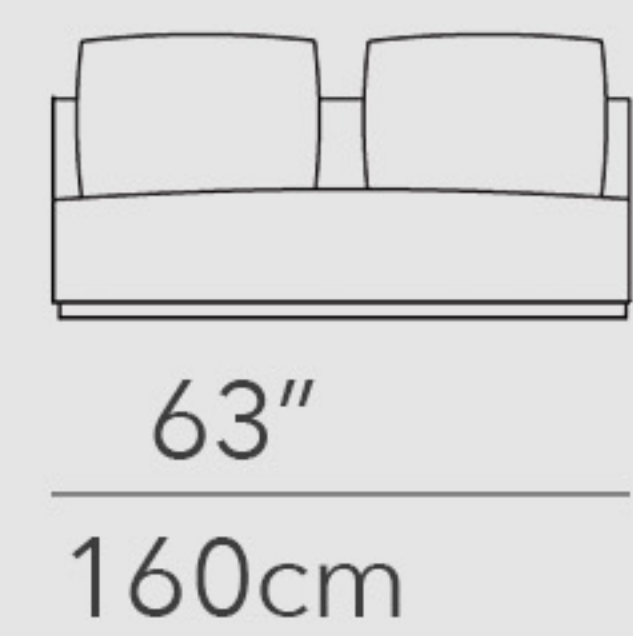

central element 160 D125