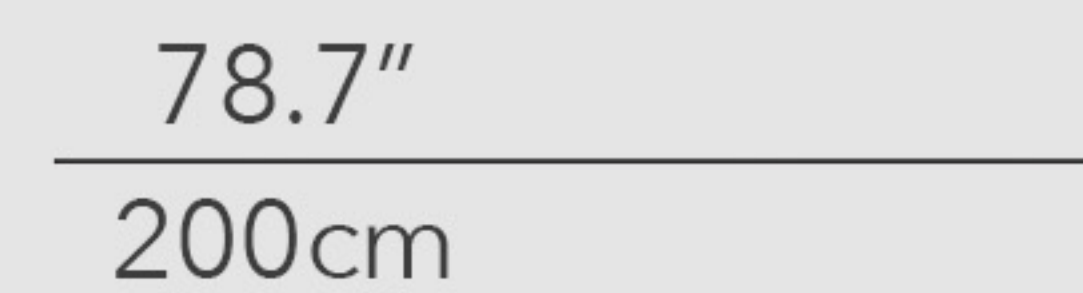

BO BURANO

SOFA

BO BURANO

SOFA

armchair 100

sofa 180

sofa 200

sofa 220

sofa 240

sofa 280