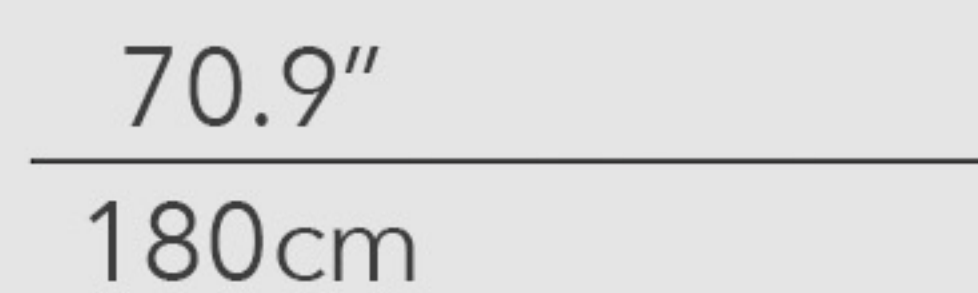

BO BURANO

SOFA

BO BURANO

SOFA

armchair 100

sofa 180

sofa 200

sofa 220

sofa 240

sofa 280