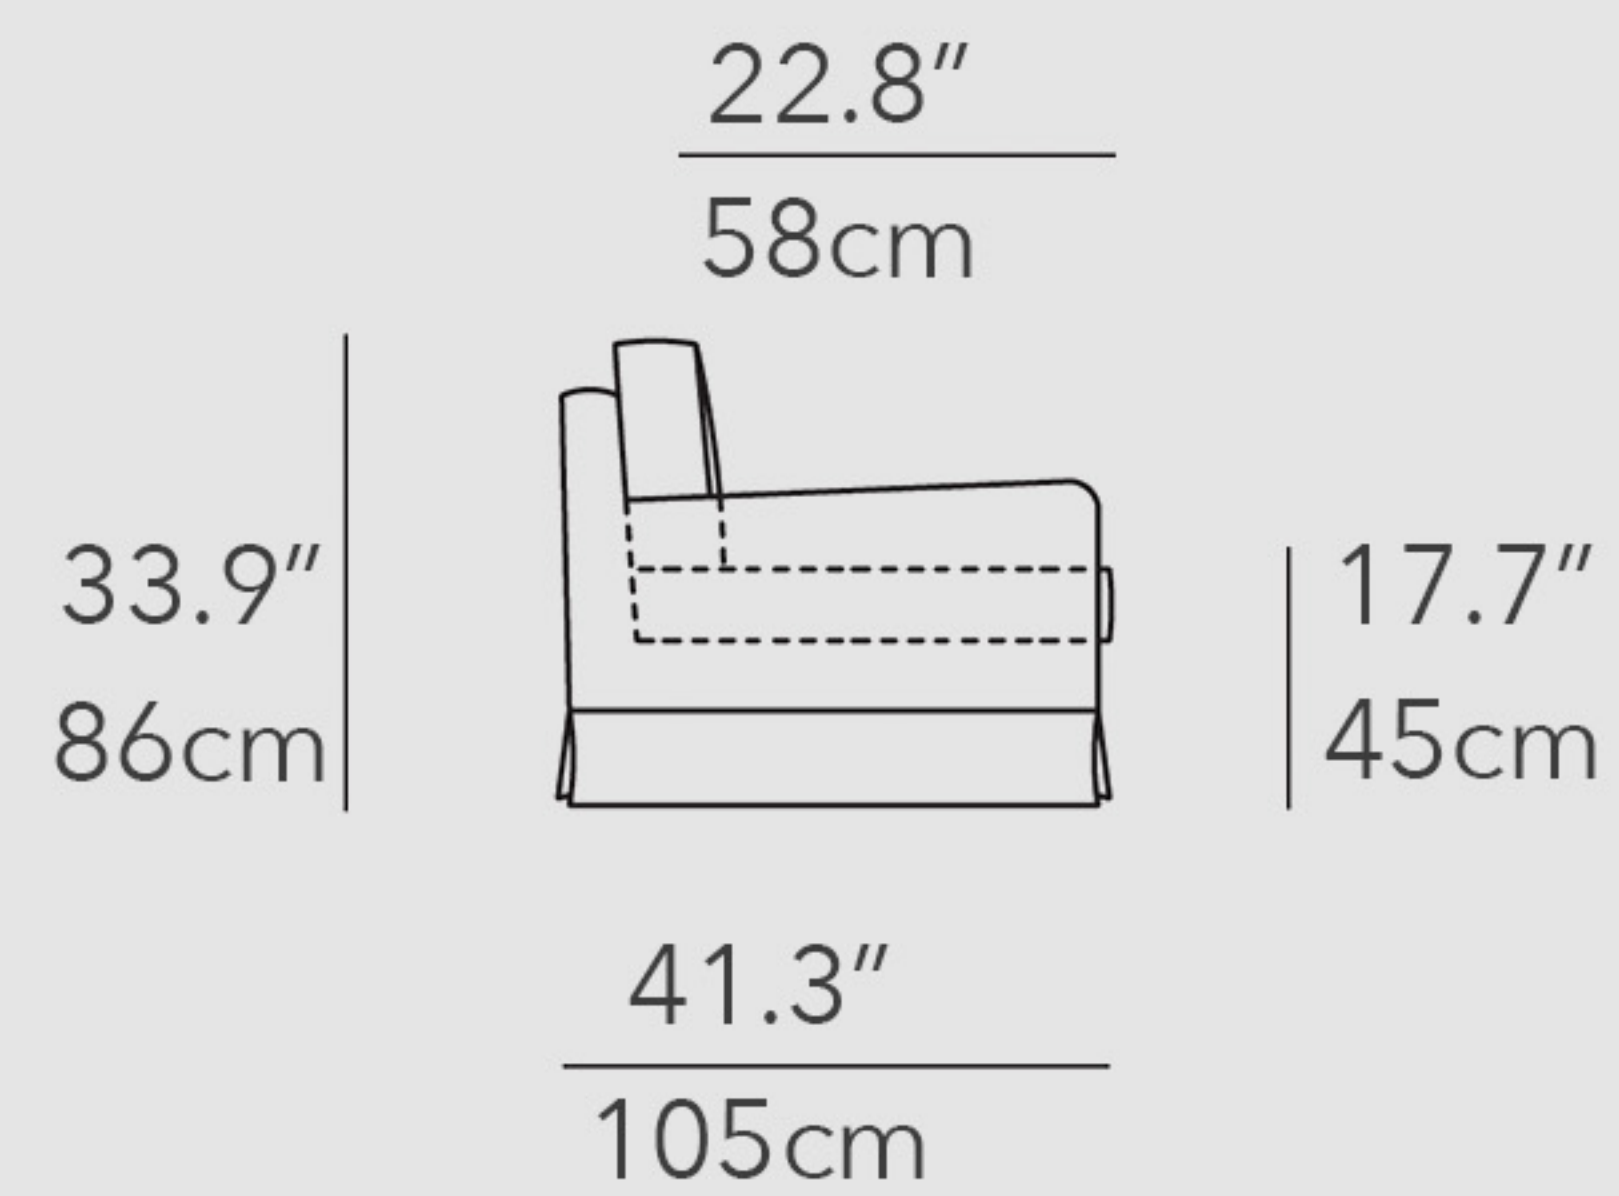

BO BURANO

SOFA

BO BURANO

SOFA

armchair 100

sofa 180

sofa 200

sofa 220

sofa 240

sofa 280