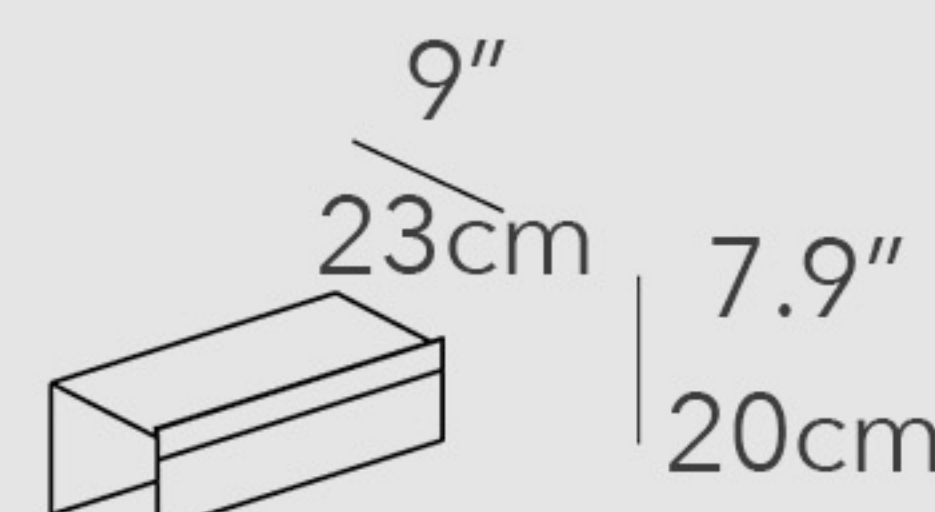

175cm

squared element 106X106

41.7"  
106cm

41.7"

106cm

ottoman 90x90

35.4"  
90cm

35.4"

90cm

hard leather pocket

9"  
23cm 7.9"  
20cm

23.6"

60cm