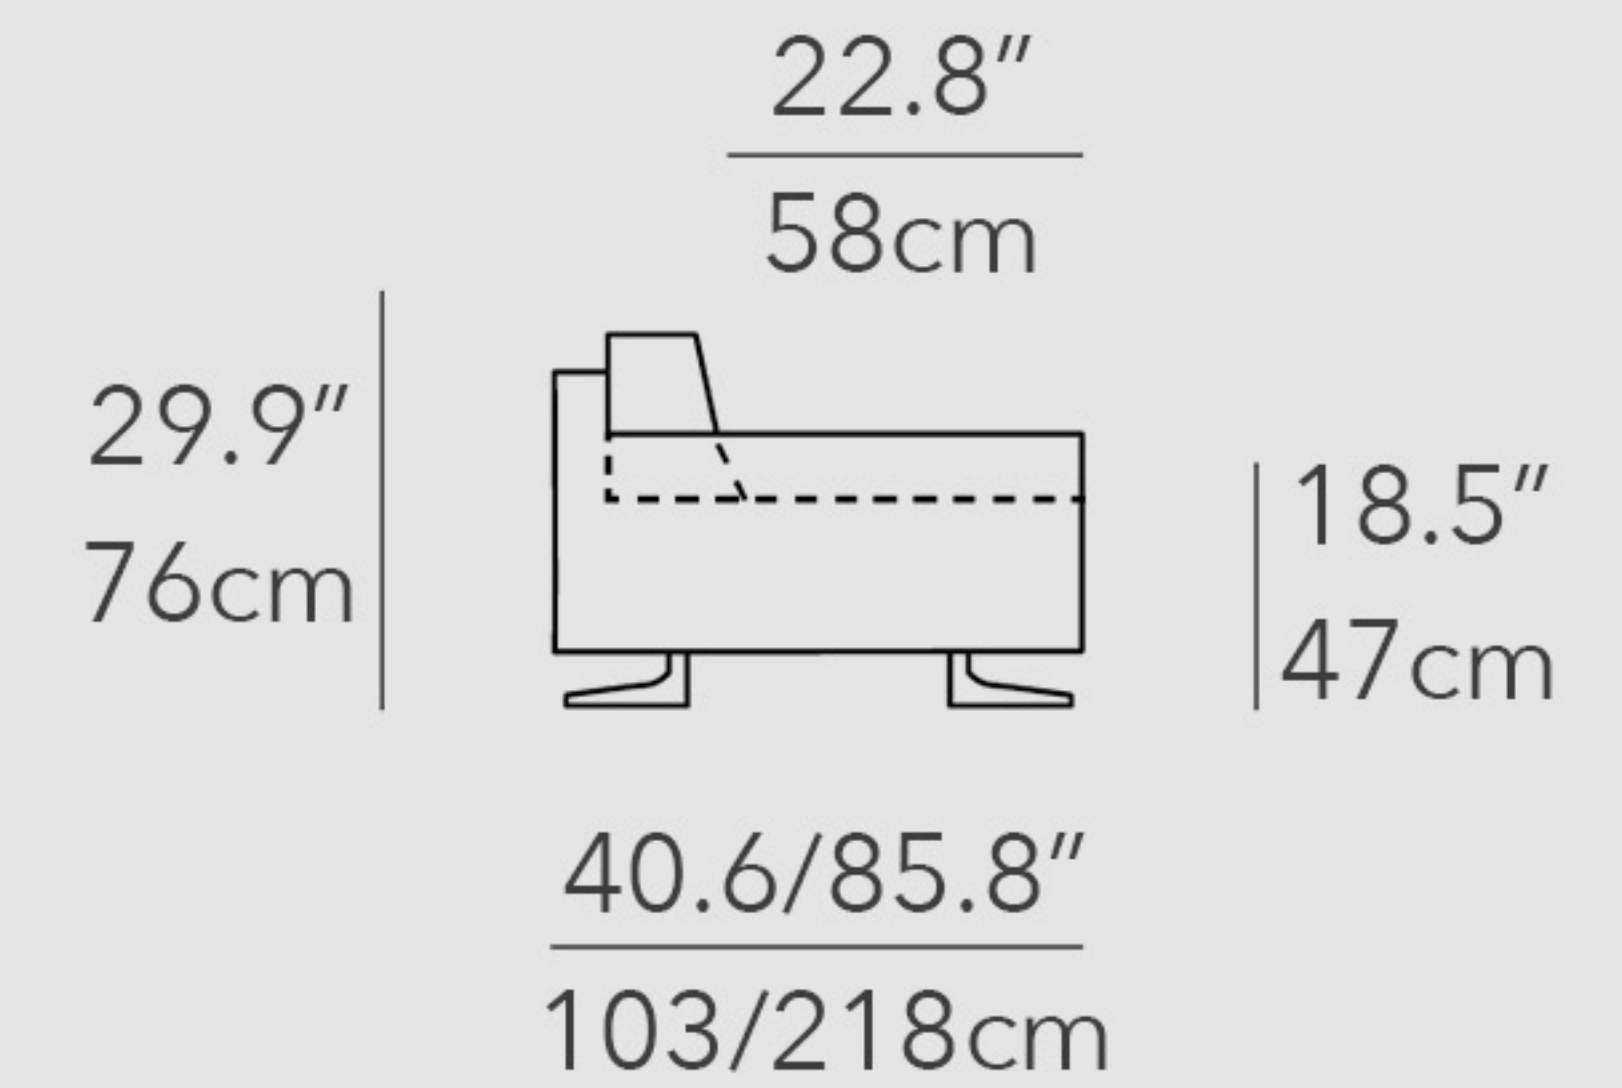

68.9"  
175cm

37.4"  
95cm

22.8"  
58cm

29.9"  
76cm

18.5"  
47cm

40.6/85.8"  
103/218cm

# BO JIMMY

SOFA BED

sofa 173  
sofa 173 bed 120

68.1"  
173cm

sofa 193  
sofa 193 bed 140

76"  
193cm

sofa 213  
sofa 213 bed 160

83.9"  
213cm

68.9"  
175cm

39.4"  
100cm

68.9"  
175cm

## SOFA BED

sofa 185  
sofa 185 bed 120

72.8"

185cm

sofa 205  
sofa 205 bed 140

80.7"

205cm

sofa 225  
sofa 225 bed 160