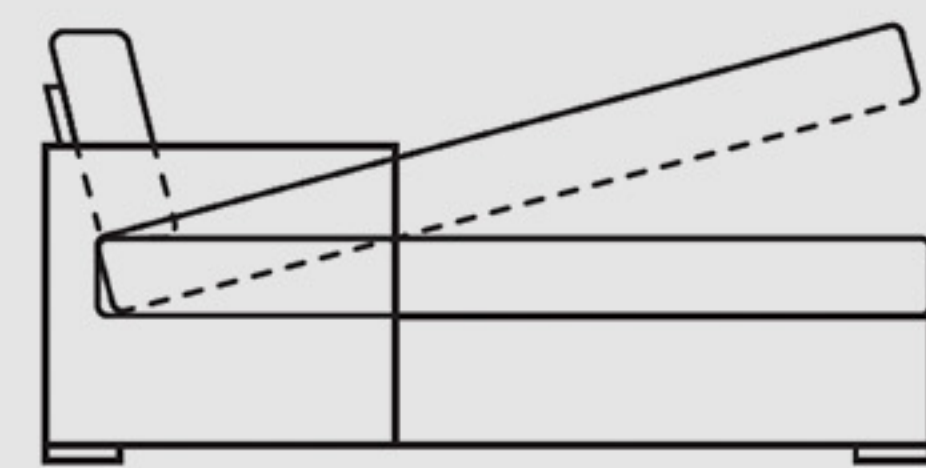

18.5"
47cm

37.4/82.7"
95/210cm

BO JOAO

SOFA BED

chaise longue 103X175

68.9"
175cm

68.9"
175cm

chaise longue with storage 103X175 squared element 98x98

68.9"
175cm

40.6"
103cm

68.9"
175cm

40.6"
103cm

38.6"
98cm

ottoman 90X90

35.4"
90cm

ottoman with storage 90X90