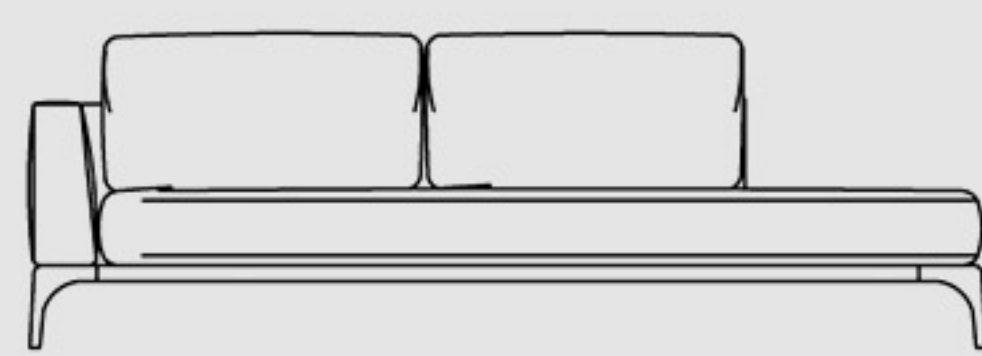

end element 246 with ottoman