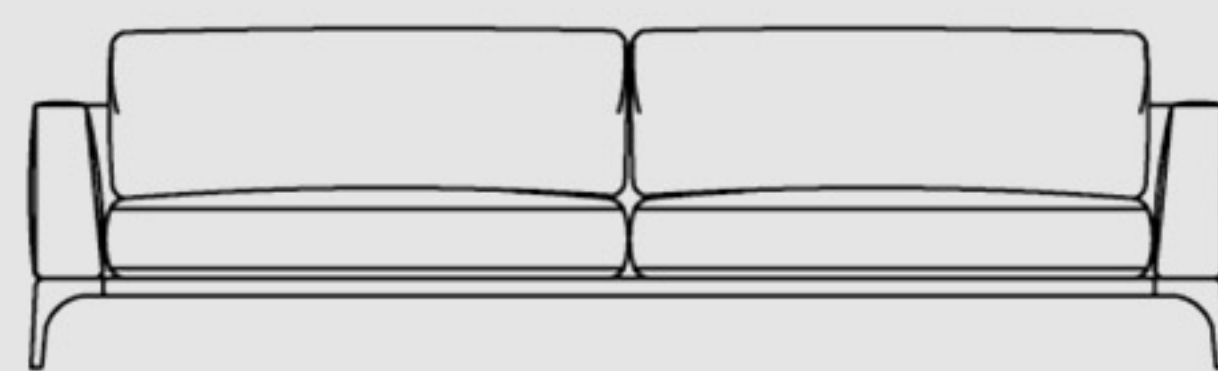

## SOFA

sofa 186

73.2"

186cm

sofa 206

81.1"

206cm

sofa 226

89"

226cm

sofa 246

96.9"

246cm

sofa 266

104.7"

266cm

sofa 286

112.6"

286cm

end element 106

41.7"

106cm

end element 116

45.7"

# BO MILANO

SOFA

*end element 266*

104.7"  
266cm

*end element 226 with ottoman*

89"  
226cm

*end element 246 with ottoman*

96.9"  
246cm