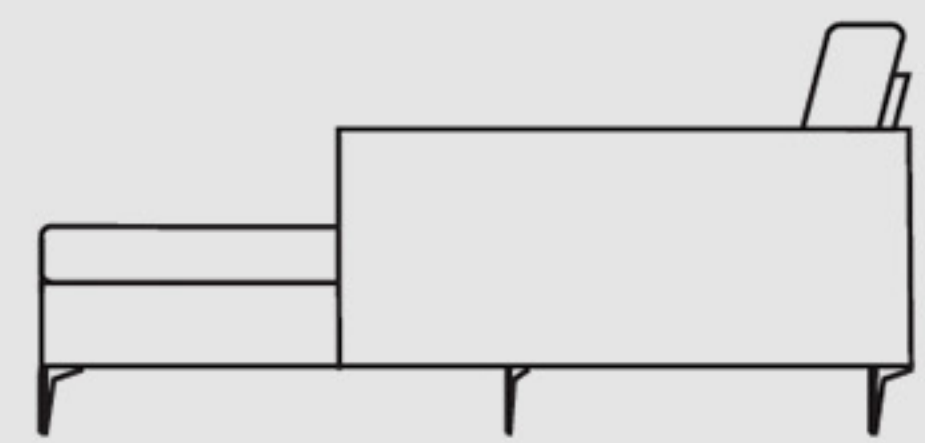

*end element 158
end element 158 bed 120*

62.2"
158cm

*end element 178
end element 178 bed 140*

70.1"
178cm

*end element 198
end element 198 bed 160*

78"
198cm

BO RICHARD

SOFA BED

chaise longue 92X173

68.1"
173cm

chaise longue 92X173

68.1"
173cm

squared element 102x102

40.2"
102cm

68.1"
173cm

36.2"
92cm