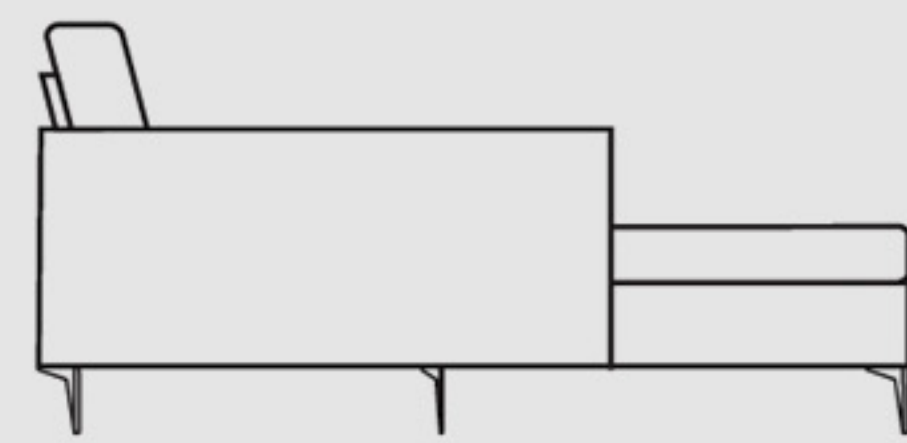

*end element 158
end element 158 bed 120*

62.2"
158cm

*end element 178
end element 178 bed 140*

70.1"
178cm

*end element 198
end element 198 bed 160*

78"
198cm

BO RICHARD

SOFA BED

chaise longue 92X173

68.1"
173cm

chaise longue 92X173

68.1"
173cm

squared element 102x102

40.2"
102cm

68.1"
173cm

36.2"
92cm

68.1"
173cm

36.2"
92cm

ottoman 80x80

31.5"
80cm