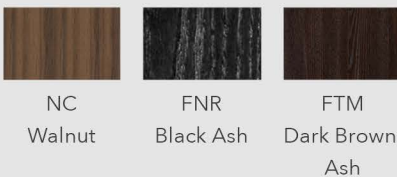

SOLID WOOD BASE OPTIONS