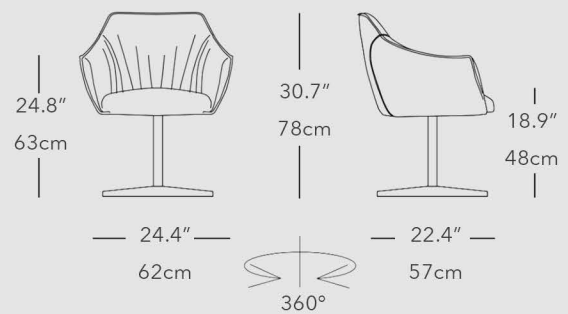

## ARMCHAIR DIMENSIONS

## EF AIR\_4 - SWIVEL BASE DIMENSIONS