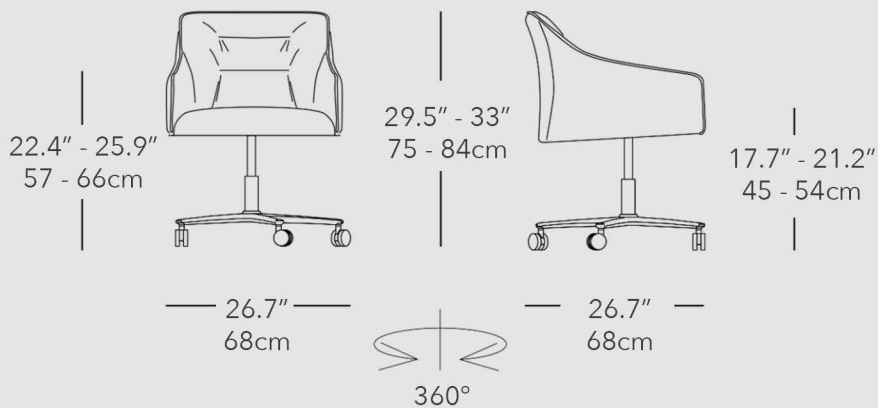

# EF CARA OFFICE

Office chair with Polished Aluminum Base  
Upholstery options include fabric, leather, nabuk leather, eco leather, and COM / COL

METAL BASE OPTION

ASP  
Polished Aluminum  
Alluminio Spazzolato