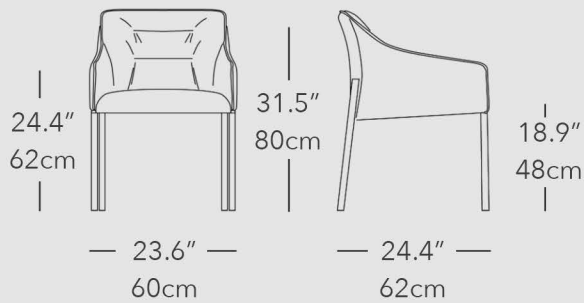

# EF CARA

ARMCHAIR WITH FIXED OR SWIVEL BASE

## CHAIR DIMENSIONS

## EF CARA\_4 - SWIVEL BASE DIMENSIONS