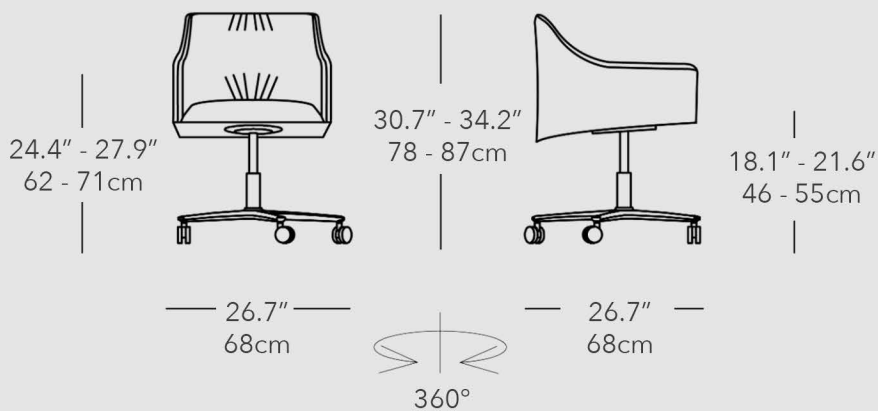

EF ESADORA OFFICE

Office chair with Polished Aluminum Base

Upholstery options include fabric, leather, nabuk leather, eco leather, and COM / COL

METAL BASE OPTION

ASP
Polished Aluminum
Alluminio Spazzolato