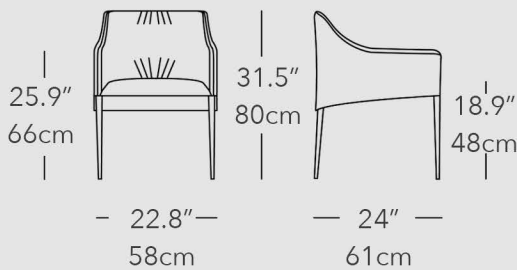

EF ESADORA

ARMCHAIR WITH FIXED OR SWIVEL BASE

EF ESADORA

Available as an armchair with base in matching fabric or leather or with a metal swivel base
 Upholstery options include fabric, leather, nabuk leather, eco leather, and COM / COL

Fabric, B108

Black base, Ottanio leather

ARMCHAIR DIMENSIONS

EF ESADORA_4 - SWIVEL BASE DIMENSIONS

METAL BASE OPTIONS (FOR SWIVEL BASE)

V01
Nero | Black

V02
Bianco | White

V03
Antracite | Anthracite