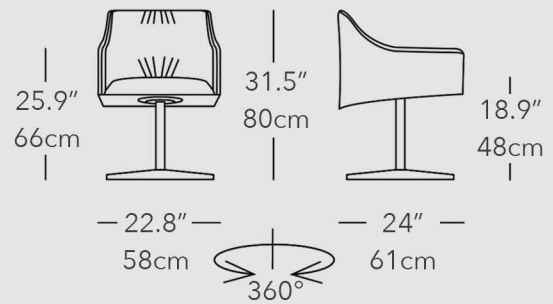

Fabric, B108

Black base, Ottanio leather

ARMCHAIR DIMENSIONS

EF ESADORA_4 - SWIVEL BASE DIMENSIONS

METAL BASE OPTIONS (FOR SWIVEL BASE)

V01
Nero | Black

V02
Bianco | White

V03
Antracite | Anthracite