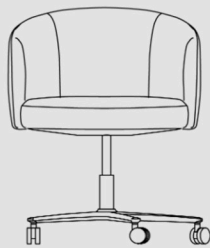

# EF JAIME OFFICE

Office chair with Polished Aluminum Base  
Upholstery options include fabric, leather, nabuk leather, eco leather, and COM / COL

Polished Aluminum base, Fabric A204 seat,  
Anthracite Leather back

29.1" - 32.6"  
74 - 83cm

26.7"  
68cm

17.7" - 21.2"  
45 - 54cm

26.7"  
68cm

METAL BASE OPTION

ASP  
Polished Aluminum  
Alluminio Spazzolato