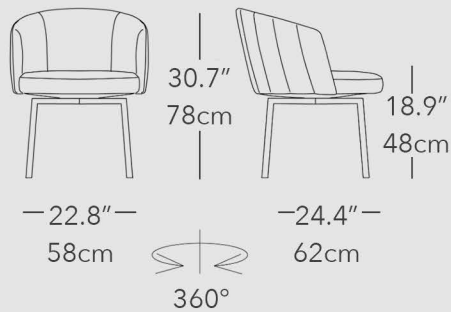

Titanium base, A200 fabric seat, Tabacco leather back

Titanium base, A204 fabric seat, Anthracite leather back

CHAIR DIMENSIONS

EF JAIME_4 - SWIVEL BASE DIMENSIONS

METAL BASE OPTIONS

* FINISH NOT AVAILABLE ON PEDESTAL BASE