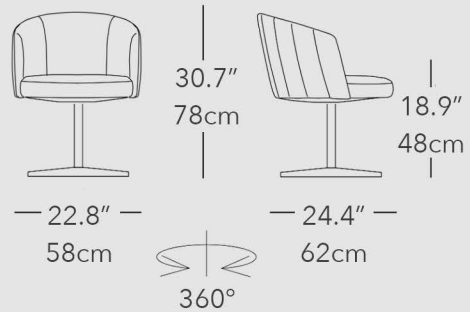

Titanium base, A200 fabric seat, Tabacco leather back

Titanium base, A204 fabric seat, Anthracite leather back

CHAIR DIMENSIONS

EF JAIME_4 - SWIVEL BASE DIMENSIONS

METAL BASE OPTIONS

* FINISH NOT AVAILABLE ON PEDESTAL BASE