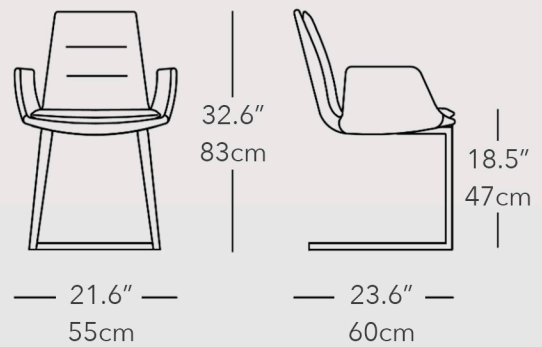

EF LILY CANTILEVER

CHAIR OR ARMCHAIR WITH METAL CANTILEVER BASE

CHAIR DIMENSIONS

ARMCHAIR DIMENSIONS

METAL BASE OPTIONS

V01
Nero | Black

V02
Bianco | White

V03
Antracite | Anthracite