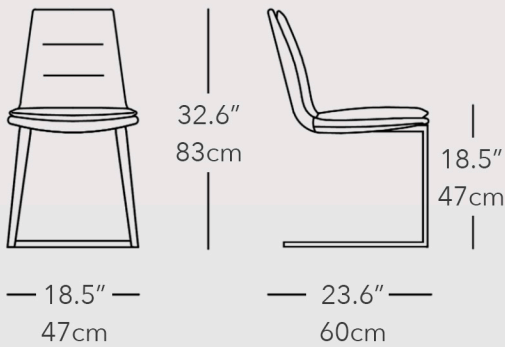

EF LILY CANTILEVER

CHAIR OR ARMCHAIR WITH METAL CANTILEVER BASE

CHAIR DIMENSIONS

ARMCHAIR DIMENSIONS

METAL BASE OPTIONS

V01
Nero | Black

V02
Bianco | White

V03
Antracite | Anthracite