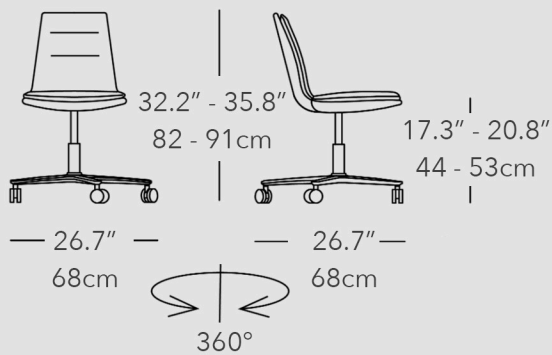

EF LILY OFFICE

Office Chair and Armchair with Polished Aluminum Base
 Upholstery options include fabric, leather, nabuk leather, eco leather, and COM / COL

CHAIR DIMENSIONS

ARMCHAIR DIMENSIONS

METAL BASE OPTION