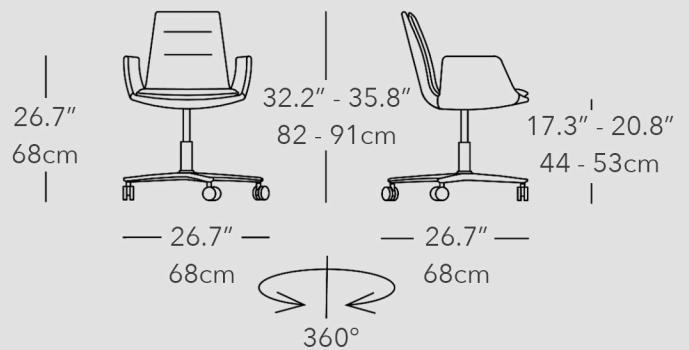

EF LILY OFFICE

Office Chair and Armchair with Polished Aluminum Base
 Upholstery options include fabric, leather, nabuk leather, eco leather, and COM / COL

CHAIR DIMENSIONS

ARMCHAIR DIMENSIONS

METAL BASE OPTION