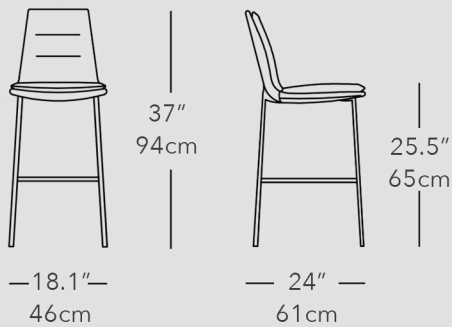

EF LILY STOOL

Counter stool or bar stool with painted metal base - available in fabric, leather, nabuk leather, eco leather, and COM / COL

COUNTER STOOL DIMENSIONS

BAR STOOL DIMENSIONS

METAL BASE OPTIONS

V01
Black