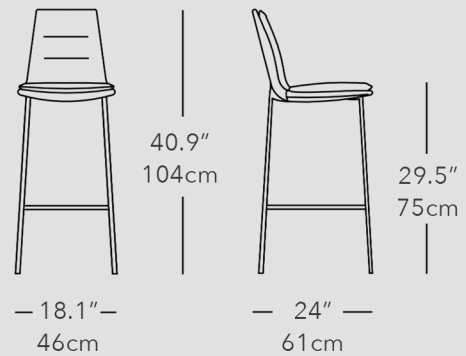

EF LILY STOOL

Counter stool or bar stool with painted metal base - available in fabric, leather, nabuk leather, eco leather, and COM / COL

COUNTER STOOL DIMENSIONS

BAR STOOL DIMENSIONS

METAL BASE OPTIONS

V01
Black