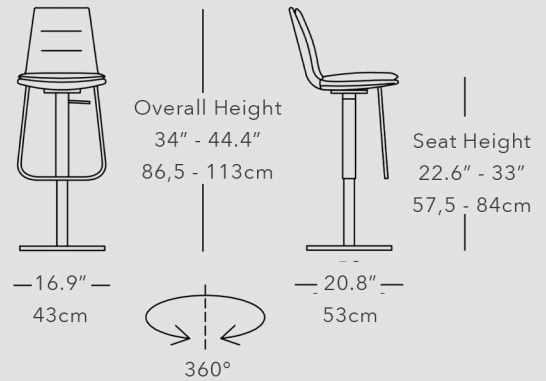

EF LILY SWIVEL STOOL

Adjustable height stool with painted metal base - available in fabric, leather, nabuk leather, eco leather, and COM / COL

METAL BASE OPTIONS

V01
Black

V02
White

V03
Anthracite

V04
Titanium