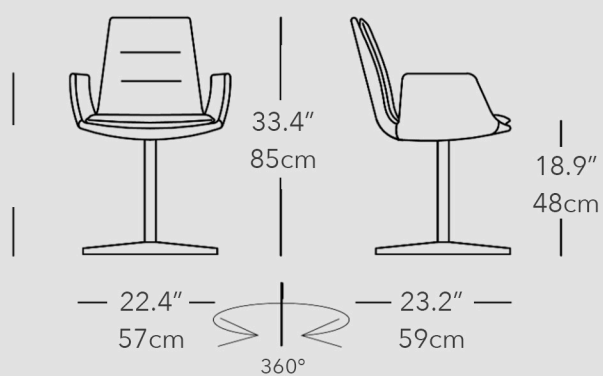

# EF LILY SWIVEL

CHAIR OR ARMCHAIR WITH METAL SWIVEL BASE

CHAIR DIMENSIONS

ARMCHAIR DIMENSIONS