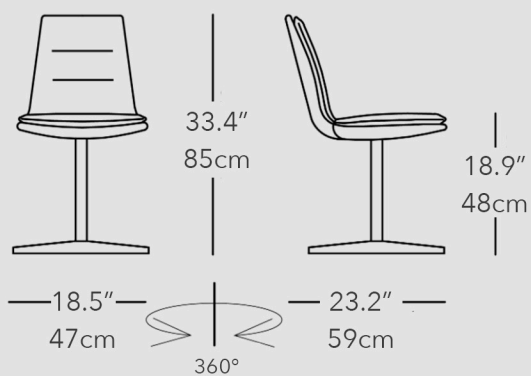

# EF LILY SWIVEL

CHAIR OR ARMCHAIR WITH METAL SWIVEL BASE

CHAIR DIMENSIONS

ARMCHAIR DIMENSIONS