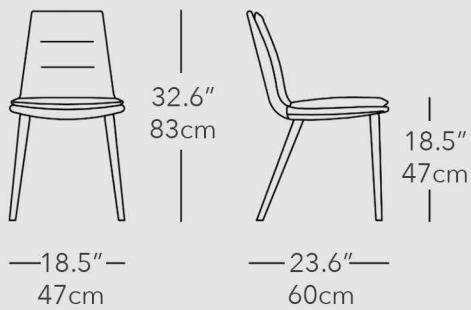

EF LILY

CHAIR OR ARMCHAIR WITH WOOD OR METAL BASE

E F L I L Y

Available as a chair and armchair with a solid wood or metal base
 Upholstery options include fabric, leather, nabuk leather, eco leather, and COM / COL

Walnut base, Avorio leather

Titanium base, Beige Scuro leather

CHAIR DIMENSIONS

ARMCHAIR DIMENSIONS

SOLID WOOD BASE OPTIONS

METAL BASE OPTIONS