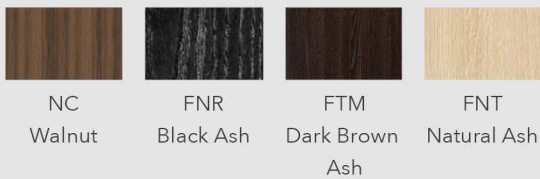

EF LILY

CHAIR OR ARMCHAIR WITH WOOD OR METAL BASE

E F L I L Y

Available as a chair and armchair with a solid wood or metal base
 Upholstery options include fabric, leather, nabuk leather, eco leather, and COM / COL

Walnut base, Avorio leather

Titanium base, Beige Scuro leather

CHAIR DIMENSIONS

ARMCHAIR DIMENSIONS

SOLID WOOD BASE OPTIONS

METAL BASE OPTIONS