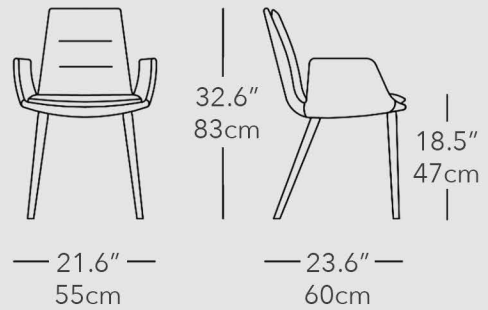

Walnut base, Avorio leather

Titanium base, Beige Scuro leather

CHAIR DIMENSIONS

ARMCHAIR DIMENSIONS

SOLID WOOD BASE OPTIONS

METAL BASE OPTIONS