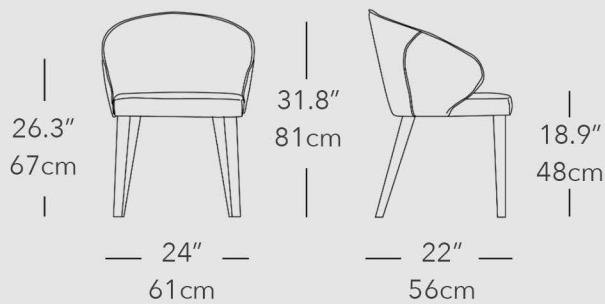

Walnut base, Marrone leather

Bronze base, Beige Scuro leather

CHAIR DIMENSIONS

ARMCHAIR DIMENSIONS

SOLID WOOD BASE OPTIONS

METAL BASE OPTIONS