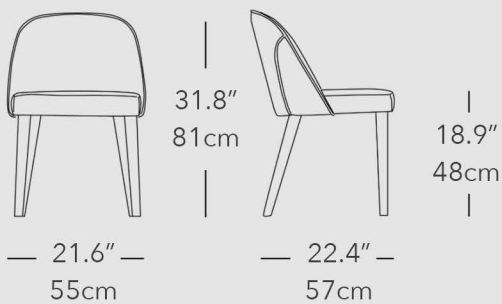

E F M A N A

CHAIR AND ARM CHAIR WITH WOOD OR METAL BASE

EF MANA

Available as a chair and armchair with a solid wood or metal base
 Upholstery options include fabric, leather, nabuk leather, eco leather, and COM / COL

Walnut base, Marrone leather

Bronze base, Beige Scuro leather

CHAIR DIMENSIONS

ARMCHAIR DIMENSIONS

SOLID WOOD BASE OPTIONS

METAL BASE OPTIONS