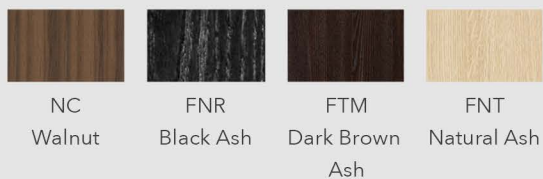

E F M A N A

CHAIR AND ARM CHAIR WITH WOOD OR METAL BASE

EF MANA

Available as a chair and armchair with a solid wood or metal base
 Upholstery options include fabric, leather, nabuk leather, eco leather, and COM / COL

Walnut base, Marrone leather

Bronze base, Beige Scuro leather

CHAIR DIMENSIONS

ARMCHAIR DIMENSIONS

SOLID WOOD BASE OPTIONS

METAL BASE OPTIONS