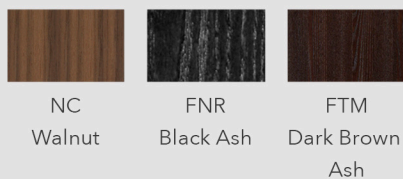

EF MAXI DELUXE STOOL

Counter stool or bar stool with soft folds in seat and metal or wood base.
Available in fabric, leather, nabuk leather, eco leather, and COM / COL

COUNTER STOOL DIMENSIONS

BAR STOOL DIMENSIONS

SOLID WOOD BASE OPTIONS

METAL BASE OPTIONS