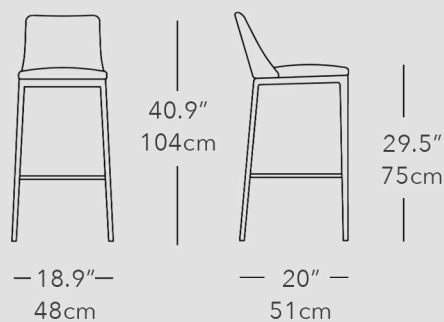

EF MAXI DELUXE STOOL

Counter stool or bar stool with soft folds in seat and metal or wood base.
Available in fabric, leather, nabuk leather, eco leather, and COM / COL

COUNTER STOOL DIMENSIONS

BAR STOOL DIMENSIONS