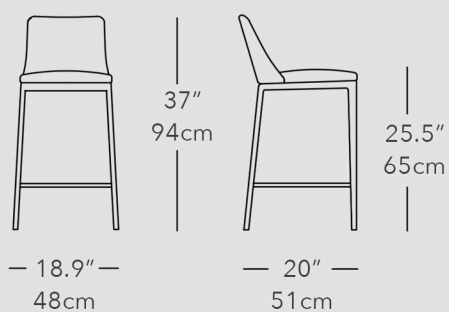

EF MAXI DELUXE STOOL

Counter stool or bar stool with soft folds in seat and metal or wood base.
Available in fabric, leather, nabuk leather, eco leather, and COM / COL

COUNTER STOOL DIMENSIONS

BAR STOOL DIMENSIONS