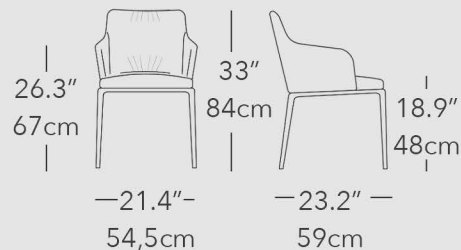

Walnut base, Cenero leather

Bronze base, Tortora leather

STANDARD DIMENSIONS

LARGE DIMENSIONS

ARMCHAIR DIMENSIONS

SOLID WOOD BASE OPTIONS

METAL BASE OPTIONS