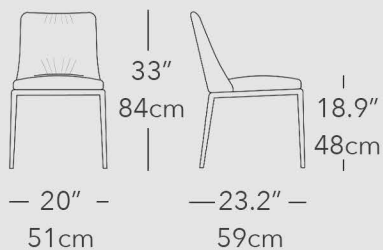

Walnut base, Cenero leather

Bronze base, Tortora leather

STANDARD DIMENSIONS

LARGE DIMENSIONS

ARMCHAIR DIMENSIONS

SOLID WOOD BASE OPTIONS

METAL BASE OPTIONS