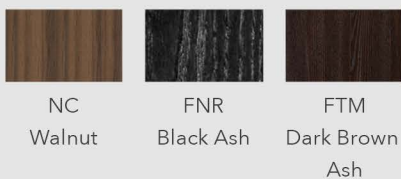

Walnut base, Cenero leather

Bronze base, Tortora leather

STANDARD DIMENSIONS

LARGE DIMENSIONS

ARMCHAIR DIMENSIONS

SOLID WOOD BASE OPTIONS

METAL BASE OPTIONS