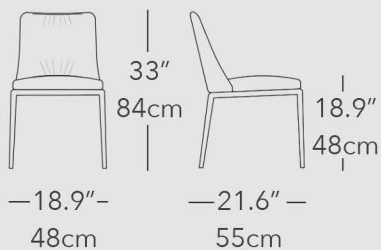

EF MAXI DELUXE

CHAIR OR ARMCHAIR WITH METAL OR WOOD BASE

EF MAXI DELUXE

A chair or armchair with soft folds in the seat - available with a wood or metal base
 Upholstery options include fabric, leather, nabuk leather, eco leather, and COM / COL

Walnut base, Cenero leather

Bronze base, Tortora leather

STANDARD DIMENSIONS

LARGE DIMENSIONS

ARMCHAIR DIMENSIONS

SOLID WOOD BASE OPTIONS

METAL BASE OPTIONS