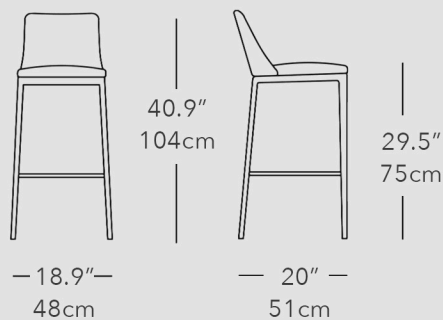

EF MAXI DIAMOND STOOL

Counter stool or bar stool with quilted back and metal or wood base.
Available in fabric, leather, nabuk leather, eco leather, and COM / COL

COUNTER STOOL DIMENSIONS

BAR STOOL DIMENSIONS