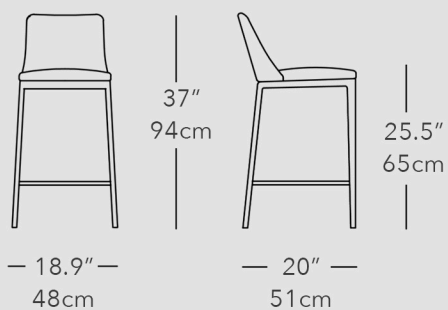

EF MAXI DIAMOND STOOL

Counter stool or bar stool with quilted back and metal or wood base.
Available in fabric, leather, nabuk leather, eco leather, and COM / COL

COUNTER STOOL DIMENSIONS

BAR STOOL DIMENSIONS