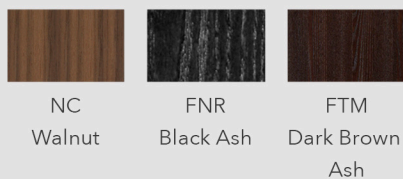

EF MAXI DIAMOND STOOL

Counter stool or bar stool with quilted back and metal or wood base.
Available in fabric, leather, nabuk leather, eco leather, and COM / COL

COUNTER STOOL DIMENSIONS

BAR STOOL DIMENSIONS

SOLID WOOD BASE OPTIONS

METAL BASE OPTIONS