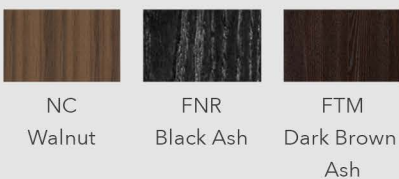

EF MAXI DIAMOND

CHAIR OR ARMCHAIR WITH METAL OR WOOD BASE

EF MAXI DIAMOND

Available as a chair or armchair with a quilted back and option for a wood or metal base
 Upholstery options include fabric, leather, nabuk leather, eco leather, and COM / COL

Dark Brown Ash base, Nero leather

Bronze base, Beige Scuro leather

STANDARD DIMENSIONS

LARGE DIMENSIONS

ARMCHAIR DIMENSIONS

SOLID WOOD BASE OPTIONS

METAL BASE OPTIONS