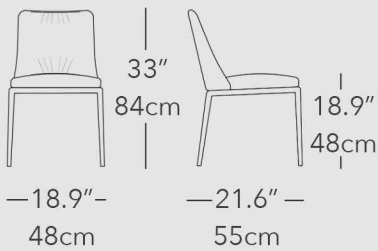

Dark Brown Ash base, Nero leather

Bronze base, Beige Scuro leather

STANDARD DIMENSIONS

LARGE DIMENSIONS

ARMCHAIR DIMENSIONS

SOLID WOOD BASE OPTIONS

METAL BASE OPTIONS