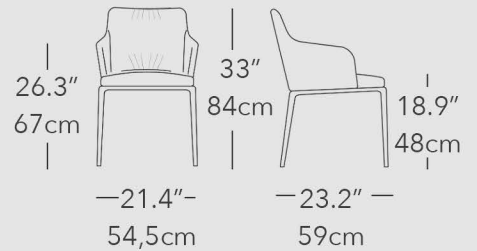

Dark Brown Ash base, Nero leather

Bronze base, Beige Scuro leather

STANDARD DIMENSIONS

LARGE DIMENSIONS

ARMCHAIR DIMENSIONS

SOLID WOOD BASE OPTIONS

METAL BASE OPTIONS