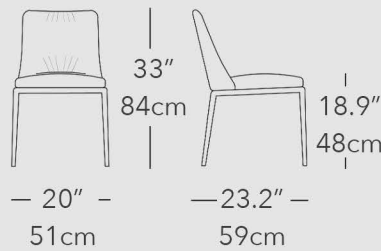

Dark Brown Ash base, Nero leather

Bronze base, Beige Scuro leather

STANDARD DIMENSIONS

LARGE DIMENSIONS

ARMCHAIR DIMENSIONS

SOLID WOOD BASE OPTIONS

METAL BASE OPTIONS