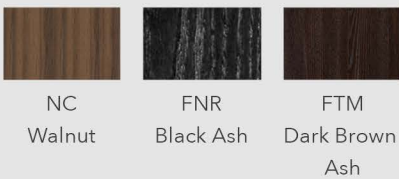

SOLID WOOD BASE OPTIONS