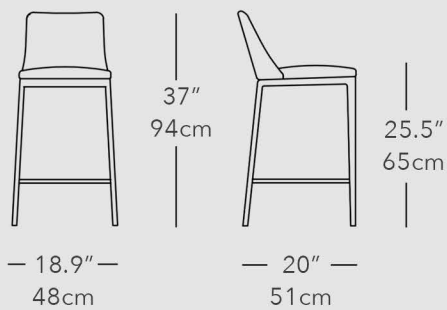

EF MAXI STOOL

COUNTER STOOL OR BAR STOOL WITH WOOD OR PAINTED METAL BASE

EF MAXI STOOL

Counter stool or bar stool with metal or wood base - available in fabric, leather, nabuk leather, eco leather, and COM / COL

COUNTER STOOL DIMENSIONS

BAR STOOL DIMENSIONS

SOLID WOOD BASE OPTIONS

METAL BASE OPTIONS