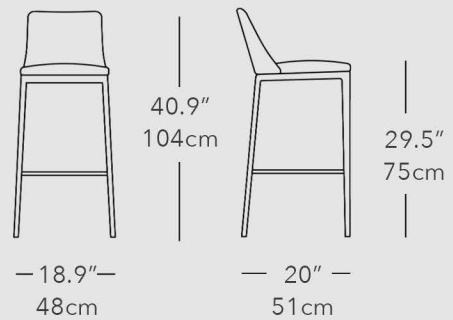

EF MAXI STOOL

COUNTER STOOL OR BAR STOOL WITH WOOD OR PAINTED METAL BASE

EF MAXI STOOL

Counter stool or bar stool with metal or wood base - available in fabric, leather, nabuk leather, eco leather, and COM / COL

COUNTER STOOL DIMENSIONS

BAR STOOL DIMENSIONS

SOLID WOOD BASE OPTIONS

METAL BASE OPTIONS