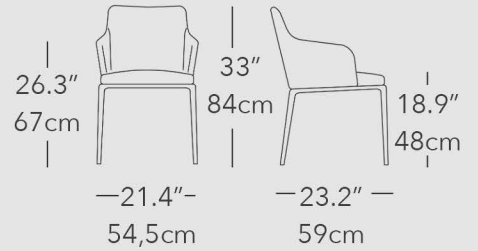

Black Ash base, Ghiaccio leather

Bronze base, Beige leather

STANDARD DIMENSIONS

LARGE DIMENSIONS

ARMCHAIR DIMENSIONS

SOLID WOOD BASE OPTIONS

METAL BASE OPTIONS