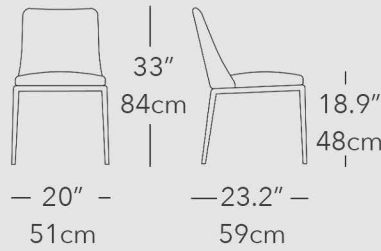

Black Ash base, Ghiaccio leather

Bronze base, Beige leather

STANDARD DIMENSIONS

LARGE DIMENSIONS

ARMCHAIR DIMENSIONS

SOLID WOOD BASE OPTIONS

METAL BASE OPTIONS