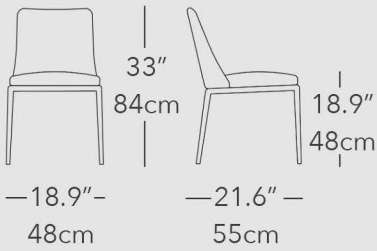

EF MAXI

CHAIR OR ARMCHAIR WITH METAL OR WOOD BASE

EF MAXI

Available as a chair in two sizes and an armchair with a wood or metal base
 Upholstery options include fabric, leather, nabuk leather, eco leather, and COM / COL

Black Ash base, Ghiaccio leather

Bronze base, Beige leather

STANDARD DIMENSIONS

LARGE DIMENSIONS

ARMCHAIR DIMENSIONS

SOLID WOOD BASE OPTIONS

METAL BASE OPTIONS