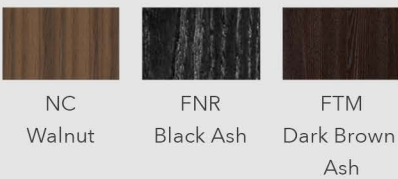

Black Ash base, Ghiaccio leather

Bronze base, Beige leather

STANDARD DIMENSIONS

LARGE DIMENSIONS

ARMCHAIR DIMENSIONS

SOLID WOOD BASE OPTIONS

METAL BASE OPTIONS