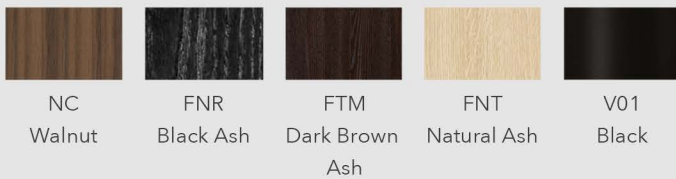

SOLID WOOD BASE OPTIONS