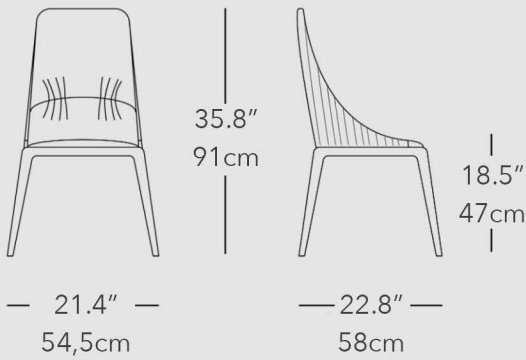

Black Ash base, Nero leather