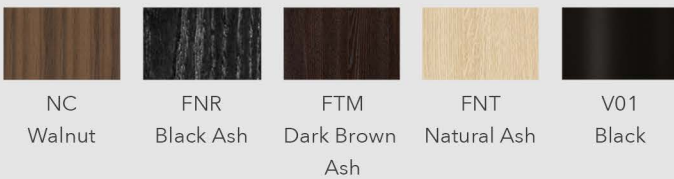

SOLID WOOD BASE OPTIONS