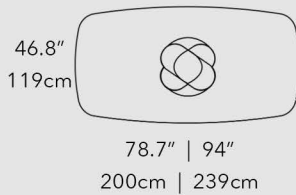

EF TOLO CERAMIC

TABLE WITH PAINTED METAL BASE AND CERAMIC TOP - AVAILABLE IN A ROUND, RECTANGULAR, AND OVAL SHAPE

EF TOLO CERAMIC

Table with painted metal base and ceramic top - available in a round, rectangular, and oval shape

Height: 29.5" | 75cm

CERAMIC TOP OPTIONS

CM1
Glossy
Calcatia
Gold

CM7
Matte
Calcatia
Gold

CM2
Glossy
Statuario

CM3
Matte
Portoro

CM4
Glossy
Alabastro

CM5
Glossy
Onice