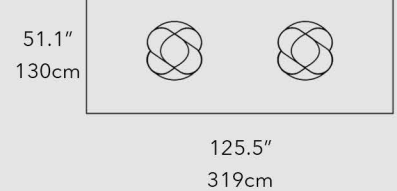

EF TOLO CERAMIC

TABLE WITH PAINTED METAL BASE AND CERAMIC TOP - AVAILABLE IN A ROUND, RECTANGULAR, AND OVAL SHAPE

EF TOLO CERAMIC

Table with painted metal base and ceramic top - available in a round, rectangular, and oval shape

Height: 29.5" | 75cm

CERAMIC TOP OPTIONS

CM1
Glossy
Calcatia
Gold

CM7
Matte
Calcatia
Gold

CM2
Glossy
Statuario

CM3
Matte
Portoro

CM4
Glossy
Alabastro

CM5
Glossy
Onice