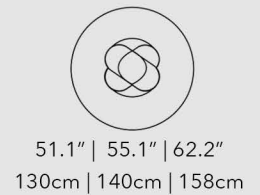

EF TOLO CERAMIC

TABLE WITH PAINTED METAL BASE AND CERAMIC TOP - AVAILABLE IN A ROUND, RECTANGULAR, AND OVAL SHAPE

EF TOLO CERAMIC

Table with painted metal base and ceramic top - available in a round, rectangular, and oval shape

Height: 29.5" | 75cm

CERAMIC TOP OPTIONS

CM1
Glossy
Calcatia
Gold

CM7
Matte
Calcatia
Gold

CM2
Glossy
Statuario

CM3
Matte
Portoro

CM4
Glossy
Alabastro

CM5
Glossy
Onice