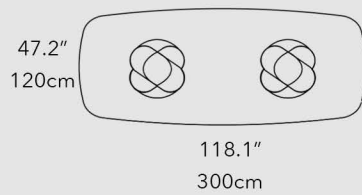

EF TOLO CERAMIC

TABLE WITH PAINTED METAL BASE AND CERAMIC TOP - AVAILABLE IN A ROUND, RECTANGULAR, AND OVAL SHAPE

EF TOLO CERAMIC

Table with painted metal base and ceramic top - available in a round, rectangular, and oval shape

Height: 29.5" | 75cm

CERAMIC TOP OPTIONS

CM1
Glossy
Calcatia
Gold

CM7
Matte
Calcatia
Gold

CM2
Glossy
Statuario

CM3
Matte
Portoro

CM4
Glossy
Alabastro

CM5
Glossy
Onice