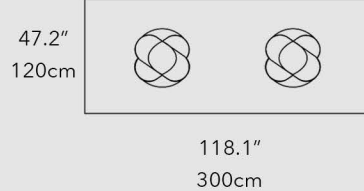

EF TOLO CERAMIC

TABLE WITH PAINTED METAL BASE AND CERAMIC TOP - AVAILABLE IN A ROUND, RECTANGULAR, AND OVAL SHAPE

EF TOLO CERAMIC

Table with painted metal base and ceramic top - available in a round, rectangular, and oval shape

Height: 29.5" | 75cm

CERAMIC TOP OPTIONS

CM1
Glossy
Calcatia
Gold

CM7
Matte
Calcatia
Gold

CM2
Glossy
Statuario

CM3
Matte
Portoro

CM4
Glossy
Alabastro

CM5
Glossy
Onice