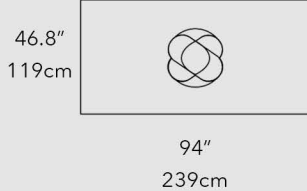

EF TOLO CERAMIC

TABLE WITH PAINTED METAL BASE AND CERAMIC TOP - AVAILABLE IN A ROUND, RECTANGULAR, AND OVAL SHAPE

EF TOLO CERAMIC

Table with painted metal base and ceramic top - available in a round, rectangular, and oval shape

Height: 29.5" | 75cm

CERAMIC TOP OPTIONS

CM1
Glossy
Calcatia
Gold

CM7
Matte
Calcatia
Gold

CM2
Glossy
Statuario

CM3
Matte
Portoro

CM4
Glossy
Alabastro

CM5
Glossy
Onice