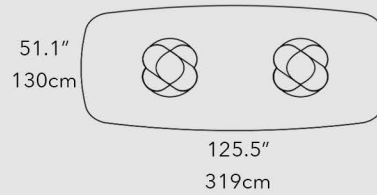

EF TOLO CERAMIC

TABLE WITH PAINTED METAL BASE AND CERAMIC TOP - AVAILABLE IN A ROUND, RECTANGULAR, AND OVAL SHAPE

EF TOLO CERAMIC

Table with painted metal base and ceramic top - available in a round, rectangular, and oval shape

Height: 29.5" | 75cm

CERAMIC TOP OPTIONS

CM1
Glossy
Calcatia
Gold

CM7
Matte
Calcatia
Gold

CM2
Glossy
Statuario

CM3
Matte
Portoro

CM4
Glossy
Alabastro

CM5
Glossy
Onice