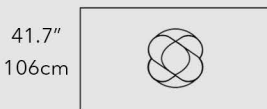

# EF TOLO GLASS

78.7" | 94.4"  
200 | 240 cm

118.1"  
300cm

125.9" | 133.8"  
320 | 340cm

51.1" | 55.1" | 63" | 70.8"  
130 | 140 | 160 | 180cm

78.7"  
200cm

94.4"  
240cm

116.1" | 118.1"  
295 | 300cm

125.9"  
320cm

Height: 29.5" | 75cm