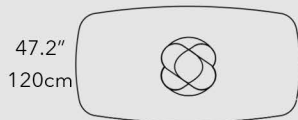

# EF TOLO GLASS

TABLE WITH PAINTED METAL BASE AND GLASS TOP - AVAILABLE IN A ROUND, RECTANGULAR, AND OVAL SHAPE

# EF TOLO GLASS

78.7" | 94.4"  
200 | 240 cm

118.1"  
300cm

125.9" | 133.8"  
320 | 340cm

51.1" | 55.1" | 63" | 70.8"  
130 | 140 | 160 | 180cm

78.7"  
200cm

94.4"  
240cm

116.1" | 118.1"  
295 | 300cm

125.9"  
320cm

Height: 29.5" | 75cm