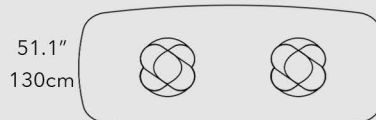

# EF TOLO GLASS

TABLE WITH PAINTED METAL BASE AND GLASS TOP - AVAILABLE IN A ROUND, RECTANGULAR, AND OVAL SHAPE

# EF TOLO GLASS

78.7" | 94.4"  
200 | 240 cm

118.1"  
300cm

125.9" | 133.8"  
320 | 340cm

51.1" | 55.1" | 63" | 70.8"  
130 | 140 | 160 | 180cm

78.7"  
200cm

94.4"  
240cm

116.1" | 118.1"  
295 | 300cm

125.9"  
320cm

Height: 29.5" | 75cm