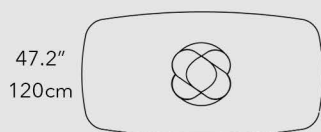

EF TOLO MARBLE

TABLE WITH PAINTED METAL BASE AND MARBLE TOP - AVAILABLE IN A ROUND, RECTANGULAR, AND OVAL SHAPE

EF TOLO MARBLE

Table with painted metal base and marble top - available in a round, rectangular, and oval shape

78.7" | 94.4"
200cm | 240cm

51.1" | 55.1" | 63"
130cm | 140cm | 160cm

70.8"
180cm

78.7"
200cm

94.4"
240cm

Height: 29.5" | 75cm

MARBLE TOP OPTIONS

M01
Glossy Carrara